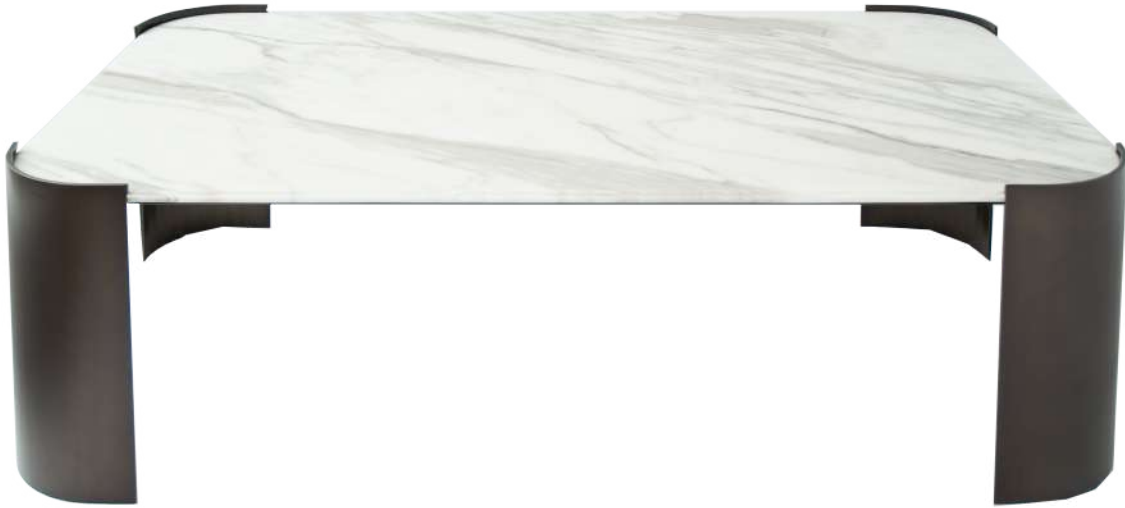

9413 / 9566

PARK COFFEE TABLE

Oblong coffee table with inset reverse bevel edge top supported on four curved steel legs, mirrored shade.

9413 Park Coffee Table: 54" w x 30" d x 18" h 4" d
Birdsall Sconce - Exterior (9566): 30" h x 12" w x 9" d

WWW.POWELLANDBONNELL.COM

POWELL & BONNELL

9413

PARK COFFEE TABLE

Shown As: Calacatta Marble top honed with Modern Bronze finish base.
Tabletop options include Powell & Bonnell Wood, Lacquer, Natural Stone, Solid Surface, Caesarstone, and Glass.
Base available in Powell & Bonnell Plated and Powder coat metal finishes.
Custom sizes available.