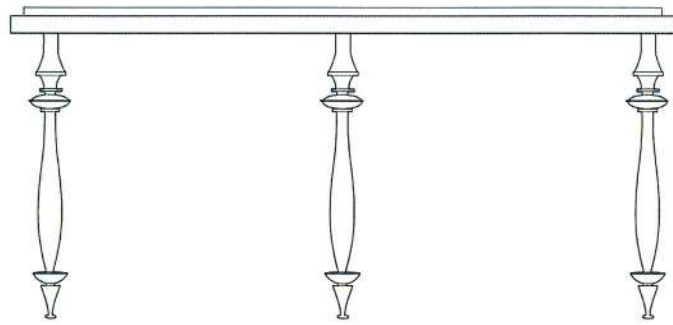

PARIS CONSOLE

78"L X 20"W X 36"H

LOS ANGELES | NEW YORK | SEATTLE

C H R I S T I A N
D E N N I S M I L L E R

DENNIS MILLER NEW YORK

T 212.684.0070 dennismiller.com

DESCRIPTION

CAST IRON LEGS (ROUGH CASTINGS) WITH STEEL FRAME
BLACK ABSOLUTE GRANITE TOP, HONED AND SEALED
BLACKENED STEEL FINISH (M1)

300-78 PARIS CONSOLE- 6 LEGS

DIMENSIONS

78"L X 20"W X 36"H

OPTIONS

BLACKENED STEEL TOP (M1)

Los Angeles | PACIFIC DESIGN CENTER, MIMI LONDON, 310.855.2567

New York | NEW YORK DESIGN CENTER, DENNIS MILLER, 212.684.0070