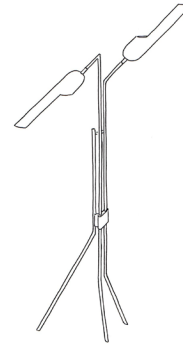

F U S E

lighting

PARIS CHANDELIER
5061

BLACK POWDER COAT WITH WHITE SHADE INTERIOR AND MATTE BRASS ACCENTS

© 2000-2020 FUSE LIGHTING.
ALL RIGHTS RESERVED.

PARIS CHANDELIER

5061

HEIGHT: 16" (40.6 CM)

WIDTH: 86" DIA. (218.4 CM)

DEPTH: 86" DIA. (218.4 CM)

OAH: 50.5" (128.3 CM)

CEILING CANOPY: 8"DIA. (20.3 CM)

WEIGHT: APPROX. 25 LBS.

WIRING: SIX MEDIUM BASE SOCKETS
60 WATT MAX. EACH

RECOMMENDED BULB: 40 WATT G-25
WHITE

MATTE BRASS

POLISHED NICKEL

SATIN NICKEL

FLOOR LAMP
7061

DOUBLE SCONCE
2061

PENDANT
4061A

2-LIGHT PENDANT
4061B

fuselighting.com