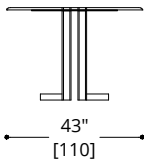

ATELIER PURCELL

PADUS DINING TABLE