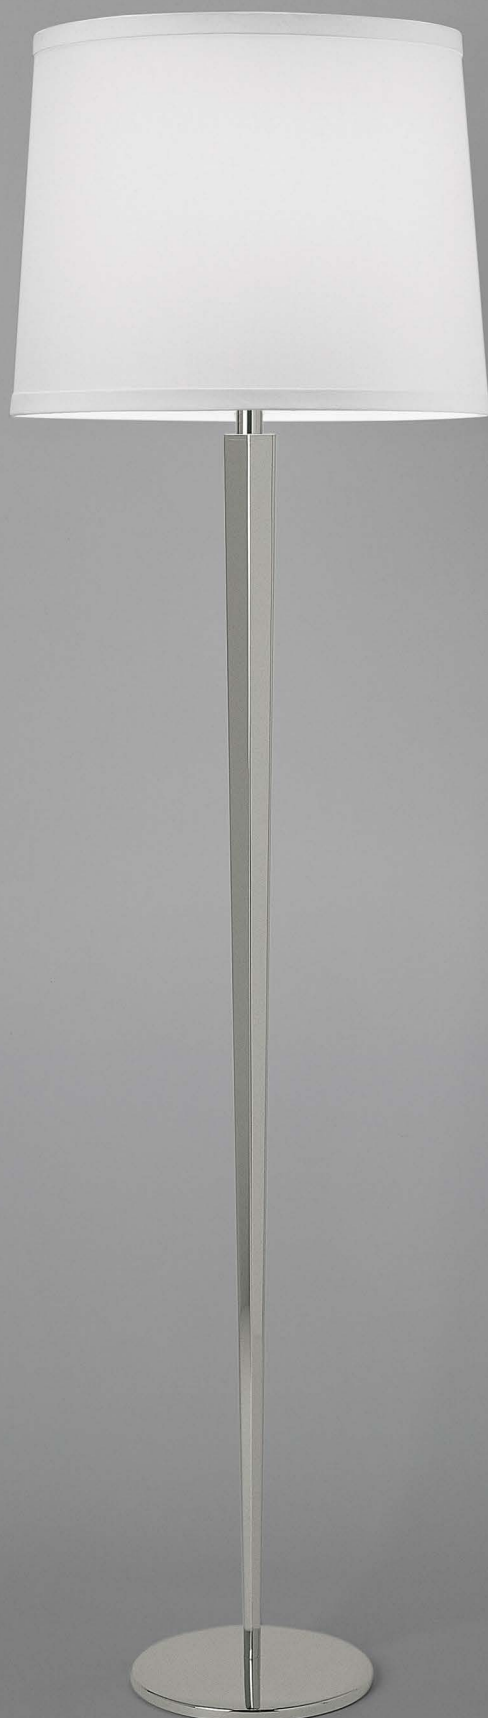

Pacific Heights Floor Lamp

boyd

Pacific Heights Floor Lamp

MODEL # 9892

The dramatic 62-inch-tall floor lamp is classically inspired and embodies the quintessential candlestick lamp. Companion to the Pacific Heights table lamps and sconce. Designed by Barbara Barry.

MATERIALS

Brass

FINISHES

Gossamer Gold, Polished Brass, Polished Nickel

LAMPING

Incandescent

One, Medium base, A21, 150w max lamp (not included)

Compatible with LED Screw-in lamps

DIMENSIONS

W 18" x H 62.62" x Base 9.25" sq.

W 457 cm x H 159.1 cm x Base 23.5 cm.

White Linen Shade

W 16" x D 18" x H 14" or 40.6 x 45.6 x 35.6 cm

WEIGHT

16.5 lbs.

7.5 kg

NOTES

- UL listed (or equivalent) for damp locations
- Top Diffuser: white acrylic