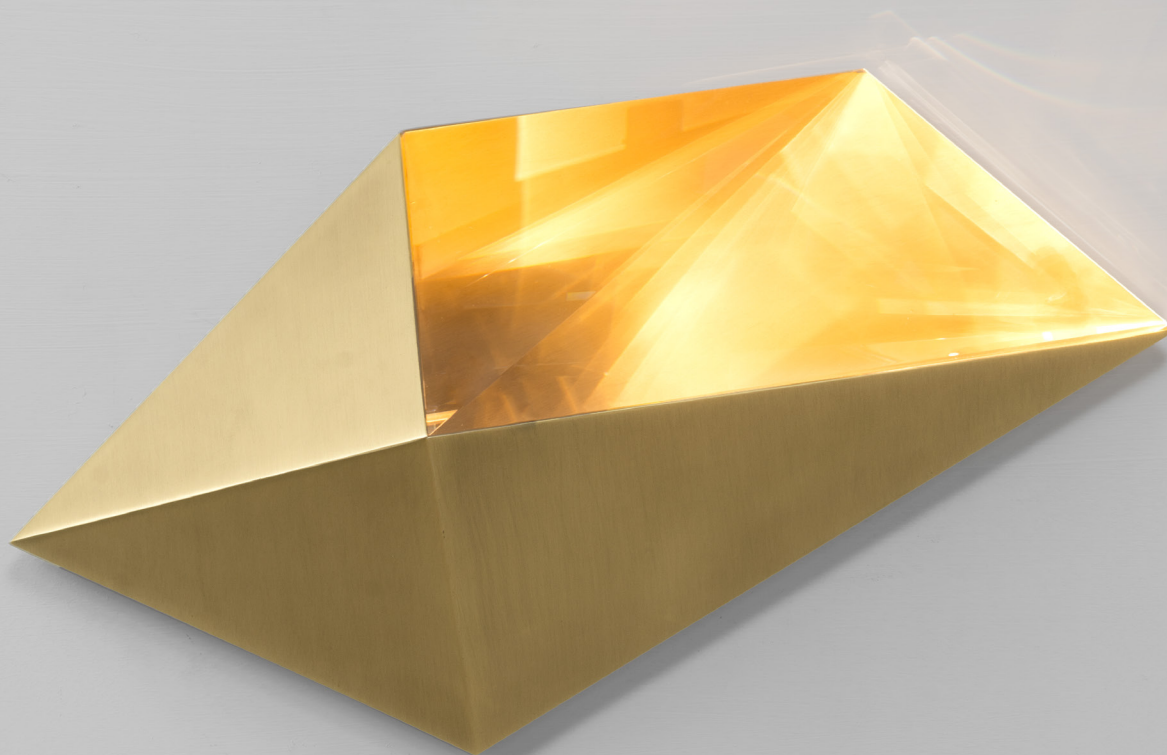

JIUN HO

LIGHT
Origami Sconce

jiunho.com

JIUN HO

ORIGAMI SCONCE

LT-WL-105

W 7.5" (190mm) D 3.5" (90mm) H 13.75" (350mm)

H 13.75" (350mm)

WALL PLATE

Wall Plate: W 7.5" (190mm) D 0.25" (5mm) H 7.5" (190mm)

ELECTRICAL dimmable LED 4 x 4W 2700k

SHADE Clear Crystal Glass

FINISH (SHOWN)

Champagne

OTHER INFORMATION

UL approved (or equivalent)