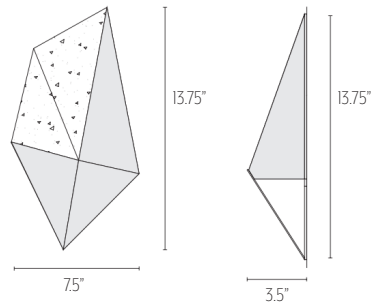

JIUN HO

LIGHT
Origami Sconce

jiunho.com

JIUN HO

ORIGAMI SCONCE

LT-WL-105

W 7.5" (190mm) D 3.5" (90mm) H 13.75" (350mm)

H 13.75" (350mm)

WALL PLATE

Wall Plate: W 7.5" (190mm) D 0.25" (5mm) H 7.5" (190mm)

ELECTRICAL dimmable LED 4 x 4W 2700k

SHADE Clear Crystal Glass

FINISH (SHOWN)

Champagne

OTHER INFORMATION

UL approved (or equivalent)