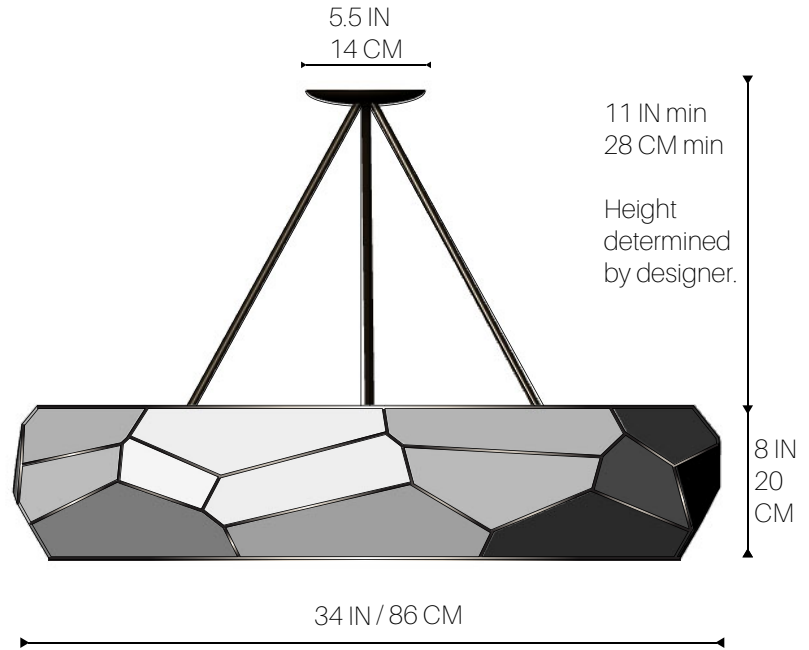

HILLIARD

ORACLE CHANDELIER

DIMENSIONS: 34 DIA x 11 MIN L IN
86 DIA x 28 MIN L CM

Height determined by designer.
Over 48" overall height includes
additional charges.

WEIGHT: APPROX 45 LBS

VOLTAGE: 24v standard / 240 available

UL DAMP LISTED/ CE AVAILABLE

J-BOX REQUIREMENT: Standard

LAMPING 24 volt 60 watt LED
2000 LUMENS EACH -
2700K or 3000k

Optional Driver included

Each fixture is hand crafted, signed,
and numbered in Arcata, CA