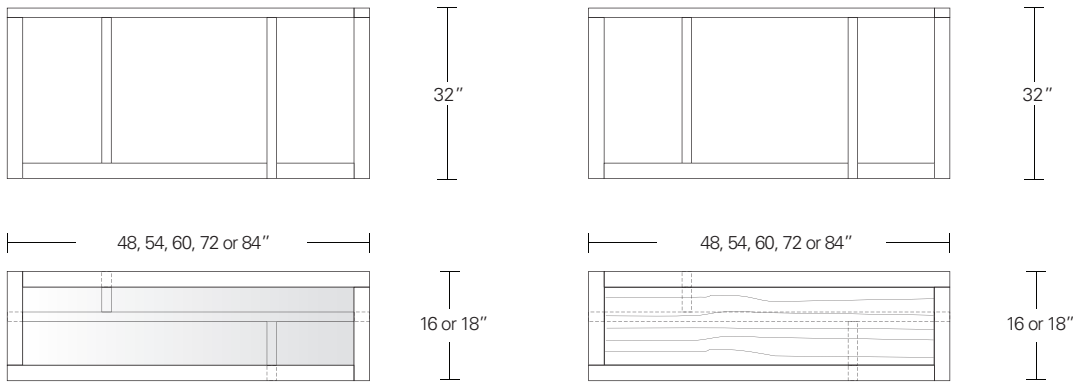

ALURA FURNITURE

OFFSET 84 CONSOLE

84W x 18D x 32H

Shown in Grey Walnut with wood top.

The Offset Console's flush intrinsic framework has a modern architectural elegance. The contiguous structure can be fitted with an inset wood or glass top. These console's are available in 4 standard sizes and a variety of finishes.

Inset glass top

- 48" W x 16" D x 32" H
- 54" W x 16" D x 32" H
- 60" W x 18" D x 32" H
- 72" W x 18" D x 32" H
- 84" W x 18" D x 32" H

Wood top

- 48" W x 16" D x 32" H
- 54" W x 16" D x 32" H
- 60" W x 18" D x 32" H
- 72" W x 18" D x 32" H
- 84" W x 18" D x 32" H