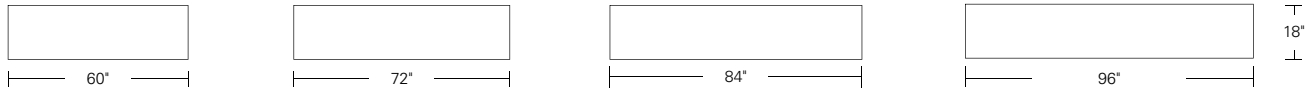

OCTAVE SIDEBOARD

84W x 18D x 34H

Shown in Walnut with optional Claro Walnut doors, Dark Bronze hardware and Medium Walnut base.

The Octave has a faceted facade featuring a rhythmic arrangement of tapered solid wood staves. Horizontal pulls notched into the doors create a striking visual counterpoint. Shown with Claro Walnut fronts to enhance the dramatic effect. Offered in a variety of subtle and exotic finishes.