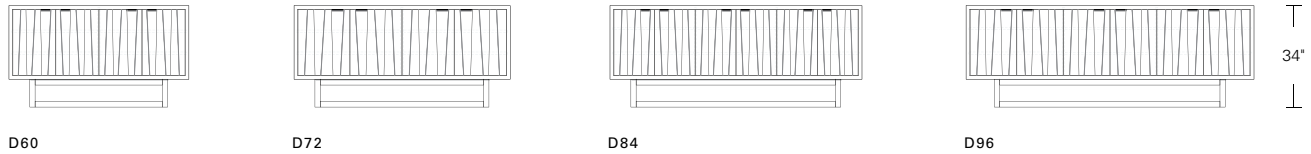

OCTAVE SIDEBOARD

84W x 18D x 34H

Shown in Walnut with optional Claro Walnut doors, Dark Bronze hardware and Medium Walnut base.

The Octave has a faceted facade featuring a rhythmic arrangement of tapered solid wood staves. Horizontal pulls notched into the doors create a striking visual counterpoint. Shown with Claro Walnut fronts to enhance the dramatic effect. Offered in a variety of subtle and exotic finishes.

DESCRIPTION		FINISH OPTIONS		
<p>Octave Casegoods: Veneer cabinet with mitered solid wood face frame. Sculpted solid wood fronts. Adjustable shelves behind doors. Soft-close drawers and doors. Solid wood base with levelers.</p> <p>Standard Options: Pocket doors, drawer inserts, removable back with wire management. Dark bronze or satin stainless steel pulls. Contrasting base finish. Dark bronze or satin stainless steel base.</p> <p>Custom Orders: Custom sizes, woods and finishes are available. Please request a price quotation.</p>	Standard Finishes	NATURAL Cherry, Mahogany, Maple, Walnut, Oak.	STAINED Medium Ash, Dark Ash, Burnt Ash, Ebonized Ash, Medium Cherry, Dark Cherry, Medium Mahogany, Ebonized Maple, Medium Walnut, Dark Walnut, Gray Walnut.	CERUSED Bleached Ash, Cerused Ash, Cerused Dark Ash, Cerused Burnt Ash, Bleached Walnut, Cerused Walnut, Cerused Grey Walnut, Cerused Mahogany, Cerused Dark Mahogany, Cerused Oak
	Custom Finishes	Claro Walnut Fronts.		