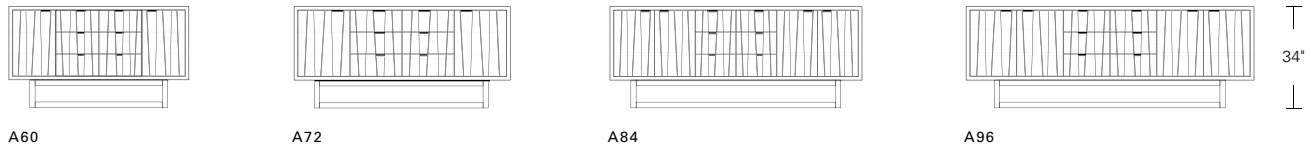

OCTAVE SIDEBOARD

84W x 18D x 34H

Shown in Walnut with optional Claro Walnut doors, Dark Bronze hardware and Medium Walnut base.

The Octave has a faceted facade featuring a rhythmic arrangement of tapered solid wood staves. Horizontal pulls notched into the doors create a striking visual counterpoint. Shown with Claro Walnut fronts to enhance the dramatic effect. Offered in a variety of subtle and exotic finishes.

DESCRIPTION		FINISH OPTIONS		
<p>Octave Casegoods: Veneer cabinet with mitered solid wood face frame. Sculpted solid wood fronts. Adjustable shelves behind doors. Soft-close drawers and doors. Solid wood base with levelers.</p> <p>Standard Options: Pocket doors, drawer inserts, removable back with wire management. Dark bronze or satin stainless steel pulls. Contrasting base finish. Dark bronze or satin stainless steel base.</p> <p>Custom Orders: Custom sizes, woods and finishes are available. Please request a price quotation.</p>	Standard Finishes	NATURAL Cherry, Mahogany, Maple, Walnut, Oak.	STAINED Medium Ash, Dark Ash, Burnt Ash, Ebonized Ash, Medium Cherry, Dark Cherry, Medium Mahogany, Ebonized Maple, Medium Walnut, Dark Walnut, Gray Walnut.	CERUSED Bleached Ash, Cerused Ash, Cerused Dark Ash, Cerused Burnt Ash, Bleached Walnut, Cerused Walnut, Cerused Grey Walnut, Cerused Mahogany, Cerused Dark Mahogany, Cerused Oak
	Custom Finishes	Claro Walnut Fronts.		