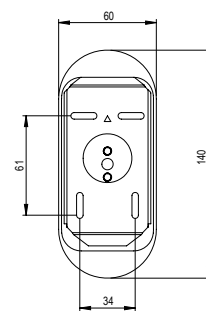

**DIMMING**

Non-dimmable

**LIGHT SOURCE**

6W / 400lm / 2700k / CRI>80  
 1 x 6W LED E26-120V or E27-240V (supplied)  
 LED lamp only MAX 20W

**WEIGHT**

2.6kg net, 3kg gross

**WALL PLATE**

Wall Plate = Brass/Bronzed/Nickel wall plate  
 H140 x W60mm  
 4in J-box plate available

**DESIGN NOTES**

Best suited to pairs, either side of a portrait artwork or gently lighting the bedroom space.

BRUSHED BRASS

DARK BRONZE

SATIN NICKEL

WALL BRACKET