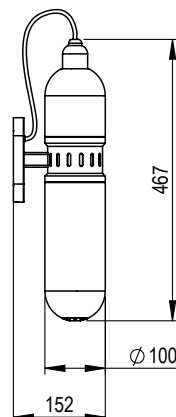

**DIMMING**

Non-dimmable

**LIGHT SOURCE**

6W / 400lm / 2700k / CRI>80  
 1 x 6W LED E26-120V or E27-240V (supplied)  
 LED lamp only MAX 20W

**WEIGHT**

2.6kg net, 3kg gross

**WALL PLATE**

Wall Plate = Brass/Bronzed/Nickel wall plate  
 H140 x W60mm  
 4in J-box plate available

**DESIGN NOTES**

Best suited to pairs, either side of a portrait artwork or gently lighting the bedroom space.

BRUSHED BRASS

DARK BRONZE

SATIN NICKEL

WALL BRACKET