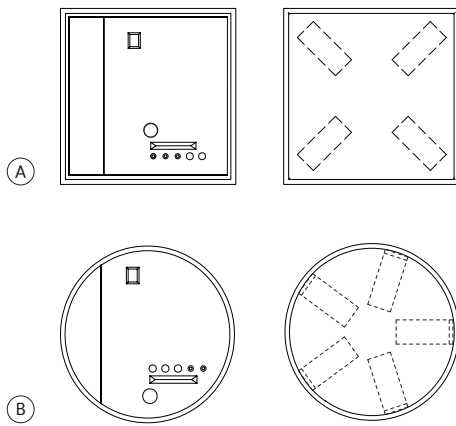

JIUN HO

PLAN VIEW

NO MORE PLAY SIDE TABLE

ET-15-116-A

L 24 W 24 H 22.5

ET-15-116-B

DIA 24 H 22.5

Marble top with carved playful shapes and integrate patterns
Solid oak base textured with chainsaw marks, artistic and one of a kind
Solid oak base might split over time
Limited custom finish on wood base

SHOWN

BASES Flat Sawn Oak with Chainsawed texture with Ashen and Carbon finish
TOPS White Carrara Marble with Honed finish