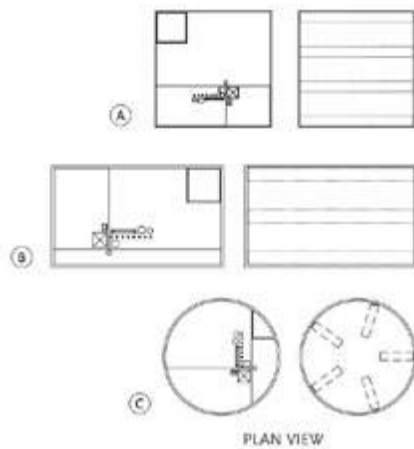

## NO MORE PLAY COFFEE TABLE

CT-15-112-A

L 54" W 54" H 14.5"

CT-15-112-B

L 60" W 35" H 14.5"

CT-15-112-C

DIA 48" H 14.5"

Note : Solid oak base might split over time