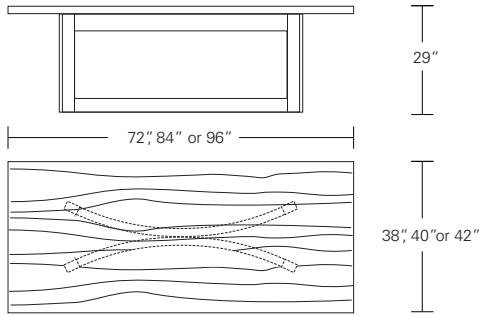

**NEXUS TABLE**

**Nexus Table**

72"W x 38"D x 29"H  
84"W x 40"D x 29"H  
96"W x 42"D x 29"H

**Nexus Extension Table**

72"W (104" w/two 16" leaves) x 38"D x 29"H  
84"W (120" w/two 18" leaves) x 40"D x 29"H  
96"W (132" w/two 18" leaves) x 42"D x 29"H

**Nexus Round Table**

48"W x 48"D x 29"H  
54"W x 54"D x 29"H  
60"W x 60"D x 29"H  
66"W x 66"D x 29"H

**Nexus Square Table**

48"W x 48"D x 29"H  
54"W x 54"D x 29"H  
60"W x 60"D x 29"H  
66"W x 66"D x 29"H

**Nexus Table**

72"W x 38"D x 29"H  
 84"W x 40"D x 29"H  
 96"W x 42"D x 29"H

**Nexus Extension Table E (with end caps)**

72"W (104" w/two 16" leaves) x 38"D x 29"H  
 84"W (120" w/two 18" leaves) x 40"D x 29"H  
 96"W (132" w/two 18" leaves) x 42"D x 29"H

**Nexus Extension Table E (with leaves)**

**Nexus Extension Table C (with leaves in center)**

72"W (104" w/two 16" leaves) x 38"D x 29"H  
 84"W (120" w/two 18" leaves) x 40"D x 29"H  
 96"W (132" w/two 18" leaves) x 42"D x 29"H