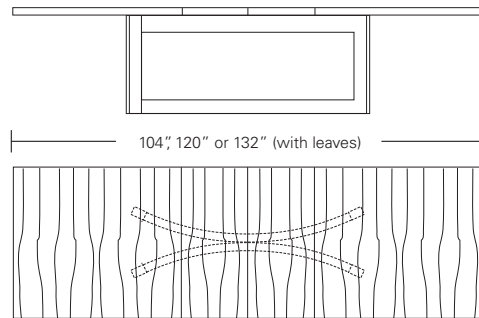

**NEXUS TABLE**

**Nexus Table**

72"W x 38"D x 29"H  
84"W x 40"D x 29"H  
96"W x 42"D x 29"H

**Nexus Extension Table**

72"W (104" w/two 16" leaves) x 38"D x 29"H  
84"W (120" w/two 18" leaves) x 40"D x 29"H  
96"W (132" w/two 18" leaves) x 42"D x 29"H

**Nexus Round Table**

48"W x 48"D x 29"H  
54"W x 54"D x 29"H  
60"W x 60"D x 29"H  
66"W x 66"D x 29"H

**Nexus Square Table**

48"W x 48"D x 29"H  
54"W x 54"D x 29"H  
60"W x 60"D x 29"H  
66"W x 66"D x 29"H

**Nexus Table**

72"W x 38"D x 29"H  
 84"W x 40"D x 29"H  
 96"W x 42"D x 29"H

**Nexus Extension Table E (with end caps)**

72"W (104" w/two 16" leaves) x 38"D x 29"H  
 84"W (120" w/two 18" leaves) x 40"D x 29"H  
 96"W (132" w/two 18" leaves) x 42"D x 29"H

**Nexus Extension Table E (with leaves)**

**Nexus Extension Table C (with leaves in center)**

72"W (104" w/two 16" leaves) x 38"D x 29"H  
 84"W (120" w/two 18" leaves) x 40"D x 29"H  
 96"W (132" w/two 18" leaves) x 42"D x 29"H