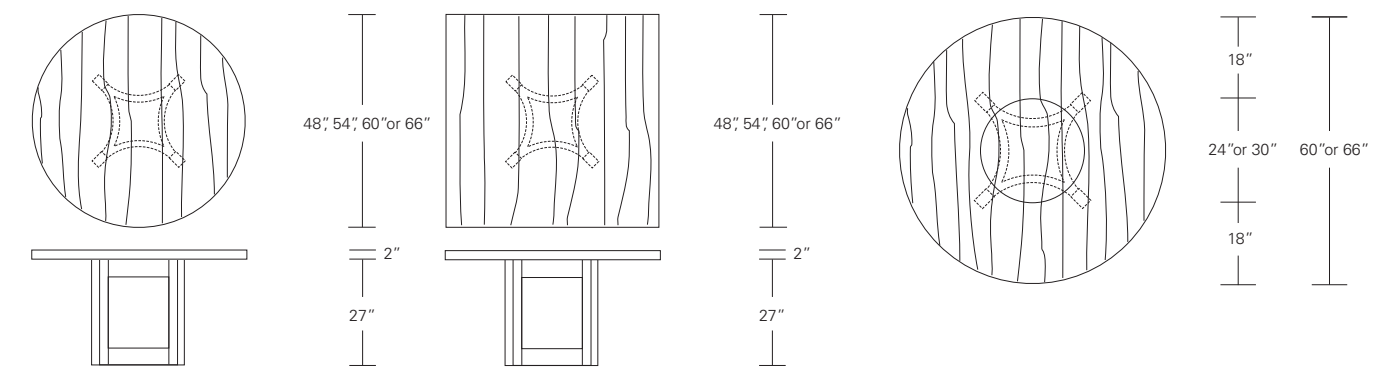

**NEXUS EXTENSION TABLE**

84W x 40D x 29H

Shown in Burnt Ash.

This refined table is supported by an unusually graceful base design created by the nexus of two curves. The extension version features pull-out end caps that support one additional leaf at each end.

**NEXUS TABLE**

**Nexus Table**

72"W x 38"D x 29"H  
84"W x 40"D x 29"H  
96"W x 42"D x 29"H

**Nexus Extension Table**

72"W (104" w/two 16" leaves) x 38"D x 29"H  
84"W (120" w/two 18" leaves) x 40"D x 29"H  
96"W (132" w/two 18" leaves) x 42"D x 29"H

**Nexus Round Table**

48"W x 48"D x 29"H  
54"W x 54"D x 29"H  
60"W x 60"D x 29"H  
66"W x 66"D x 29"H

**Nexus Square Table**

48"W x 48"D x 29"H  
54"W x 54"D x 29"H  
60"W x 60"D x 29"H  
66"W x 66"D x 29"H

**Nexus Extension Table E (with leaves)**

**Nexus Extension Table C (with leaves in center)**

72"W (104" w/two 16" leaves) x 38"D x 29"H  
 84"W (120" w/two 18" leaves) x 40"D x 29"H  
 96"W (132" w/two 18" leaves) x 42"D x 29"H