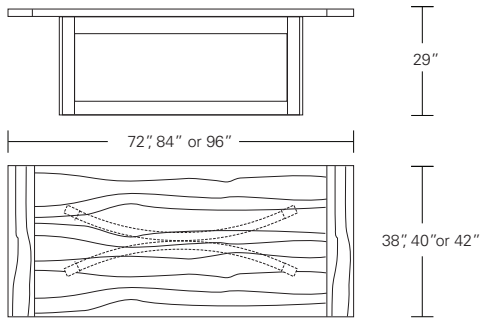

**NEXUS TABLE**

**Nexus Table**

72"W x 38"D x 29"H  
84"W x 40"D x 29"H  
96"W x 42"D x 29"H

**Nexus Extension Table**

72"W (104" w/two 16" leaves) x 38"D x 29"H  
84"W (120" w/two 18" leaves) x 40"D x 29"H  
96"W (132" w/two 18" leaves) x 42"D x 29"H

**Nexus Round Table**

48"W x 48"D x 29"H  
54"W x 54"D x 29"H  
60"W x 60"D x 29"H  
66"W x 66"D x 29"H

**Nexus Square Table**

48"W x 48"D x 29"H  
54"W x 54"D x 29"H  
60"W x 60"D x 29"H  
66"W x 66"D x 29"H

**Nexus Table**

72"W x 38"D x 29"H  
 84"W x 40"D x 29"H  
 96"W x 42"D x 29"H

**Nexus Extension Table E (with end caps)**

72"W (104" w/two 16" leaves) x 38"D x 29"H  
 84"W (120" w/two 18" leaves) x 40"D x 29"H  
 96"W (132" w/two 18" leaves) x 42"D x 29"H

**Nexus Extension Table E (with leaves)**

**Nexus Extension Table C (with leaves in center)**

72"W (104" w/two 16" leaves) x 38"D x 29"H  
 84"W (120" w/two 18" leaves) x 40"D x 29"H  
 96"W (132" w/two 18" leaves) x 42"D x 29"H