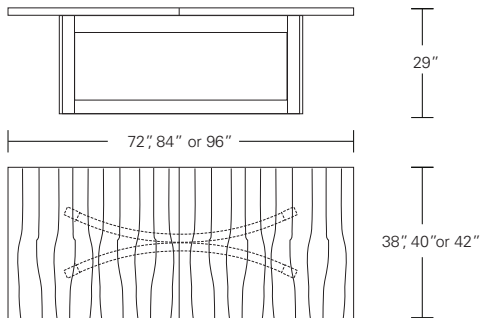

**NEXUS TABLE**

**Nexus Table**

72"W x 38"D x 29"H  
84"W x 40"D x 29"H  
96"W x 42"D x 29"H

**Nexus Extension Table**

72"W (104" w/two 16" leaves) x 38"D x 29"H  
84"W (120" w/two 18" leaves) x 40"D x 29"H  
96"W (132" w/two 18" leaves) x 42"D x 29"H

**Nexus Round Table**

48"W x 48"D x 29"H  
54"W x 54"D x 29"H  
60"W x 60"D x 29"H  
66"W x 66"D x 29"H

**Nexus Square Table**

48"W x 48"D x 29"H  
54"W x 54"D x 29"H  
60"W x 60"D x 29"H  
66"W x 66"D x 29"H

**Nexus Table**

72"W x 38"D x 29"H  
 84"W x 40"D x 29"H  
 96"W x 42"D x 29"H

**Nexus Extension Table E (with end caps)**

72"W (104" w/two 16" leaves) x 38"D x 29"H  
 84"W (120" w/two 18" leaves) x 40"D x 29"H  
 96"W (132" w/two 18" leaves) x 42"D x 29"H

**Nexus Extension Table E (with leaves)**

**Nexus Extension Table C (with leaves in center)**

72"W (104" w/two 16" leaves) x 38"D x 29"H  
 84"W (120" w/two 18" leaves) x 40"D x 29"H  
 96"W (132" w/two 18" leaves) x 42"D x 29"H