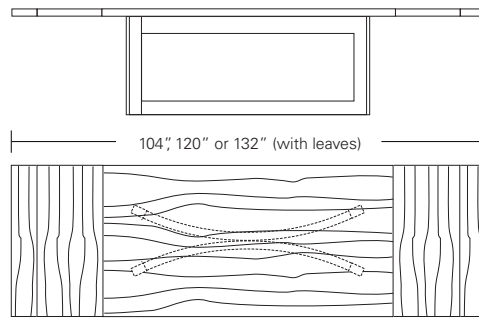

**NEXUS TABLE**

**Nexus Table**

72"W x 38"D x 29"H  
84"W x 40"D x 29"H  
96"W x 42"D x 29"H

**Nexus Extension Table**

72"W (104" w/two 16" leaves) x 38"D x 29"H  
84"W (120" w/two 18" leaves) x 40"D x 29"H  
96"W (132" w/two 18" leaves) x 42"D x 29"H

**Nexus Round Table**

48"W x 48"D x 29"H  
54"W x 54"D x 29"H  
60"W x 60"D x 29"H  
66"W x 66"D x 29"H

**Nexus Square Table**

48"W x 48"D x 29"H  
54"W x 54"D x 29"H  
60"W x 60"D x 29"H  
66"W x 66"D x 29"H

**Nexus Table**

72"W x 38"D x 29"H  
 84"W x 40"D x 29"H  
 96"W x 42"D x 29"H

**Nexus Extension Table E (with end caps)**

72"W (104" w/two 16" leaves) x 38"D x 29"H  
 84"W (120" w/two 18" leaves) x 40"D x 29"H  
 96"W (132" w/two 18" leaves) x 42"D x 29"H

**Nexus Extension Table E (with leaves)**

**Nexus Extension Table C (with leaves in center)**

72"W (104" w/two 16" leaves) x 38"D x 29"H  
 84"W (120" w/two 18" leaves) x 40"D x 29"H  
 96"W (132" w/two 18" leaves) x 42"D x 29"H