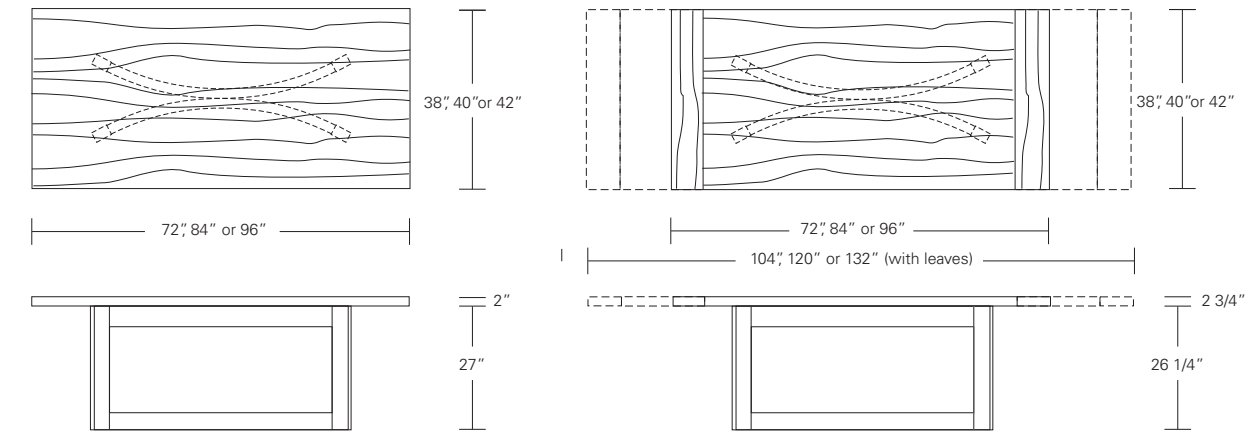

**NEXUS EXTENSION TABLE**

84W x 40D x 29H

Shown in Burnt Ash.

This refined table is supported by an unusually graceful base design created by the nexus of two curves. The extension version features pull-out end caps that support one additional leaf at each end.

**NEXUS TABLE**

**Nexus Table**

72"W x 38"D x 29"H  
84"W x 40"D x 29"H  
96"W x 42"D x 29"H

**Nexus Extension Table**

72"W (104" w/two 16" leaves) x 38"D x 29"H  
84"W (120" w/two 18" leaves) x 40"D x 29"H  
96"W (132" w/two 18" leaves) x 42"D x 29"H

**Nexus Round Table**

48"W x 48"D x 29"H  
54"W x 54"D x 29"H  
60"W x 60"D x 29"H  
66"W x 66"D x 29"H

**Nexus Square Table**

48"W x 48"D x 29"H  
54"W x 54"D x 29"H  
60"W x 60"D x 29"H  
66"W x 66"D x 29"H

**Nexus Table**

72"W x 38"D x 29"H  
 84"W x 40"D x 29"H  
 96"W x 42"D x 29"H

**Nexus Extension Table E (with end caps)**

72"W (104" w/two 16" leaves) x 38"D x 29"H  
 84"W (120" w/two 18" leaves) x 40"D x 29"H  
 96"W (132" w/two 18" leaves) x 42"D x 29"H