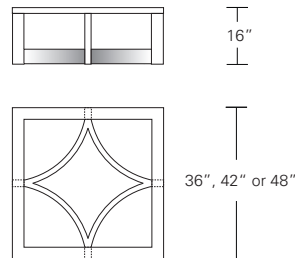

ALTURA FURNITURE

NEXUS COCKTAIL TABLE

54W x 30D x 16H

Shown in Walnut with inset glass top.

The precise joinery of this table's four curved stretchers to its legs yields a striking composition. The wood rim frames the inset glass top and adds a traditional touch to the table's more contemporary base form.

Altura Furniture, Inc. 3500 N Mississippi Avenue, Portland, OR 97227 TEL 503 288 2228 FAX 503 288 2555 WEB alturafurniture.com

Round Glass Top

36" W x 36" D x 16" H
42" W x 42" D x 16" H
48" W x 48" D x 16" H

Round Inset Glass Top

Round Wood Top

Square Glass Top

36" W x 36" D x 16" H
42" W x 42" D x 16" H
48" W x 48" D x 16" H

Square Inset Glass Top

Square Wood Top

Oval or Rectangular Glass Top

48" W x 27" D x 16" H
54" W x 30" D x 16" H

Oval or Rectangular Inset Glass Top

Oval or Rectangular Wood Top

DESCRIPTION	FINISH OPTIONS		
	NATURAL	STAINED	CERUSED
<p>Nexus Cocktail Table: 1/2" Glass top, inset glass top or veneer top with solid wood or thick veneer edging. Curved base with solid wood vertical frame members and levelers.</p> <p>Standard Options: Reverse diamond, diamond or sunburst veneer pattern.</p> <p>Custom Orders: Custom sizes, woods, veneer patterns and finishes are available. Please request a price quotation.</p>	<p>Standard Finishes</p> <p>Cherry, Mahogany, Maple, Walnut, Oak.* *At additional cost.</p>	<p>STAINED</p> <p>Medium Ash, Dark Ash, Burnt Ash, Ebonized Ash, Medium Cherry, Dark Cherry, Medium Mahogany, Ebonized Maple, Medium Walnut, Dark Walnut, Grey Walnut.</p>	<p>CERUSED</p> <p>Bleached Ash, Cerused Ash, Cerused Dark Ash, Cerused Mahogany, Cerused Dark Mahogany, Cerused Oak, Bleached Walnut, Cerused Walnut, Cerused Grey Walnut.</p>
	<p>Figured Veneers for Top Panel</p> <p>Figured Ash, Bird's Eye Maple, Figured Maple.</p>		