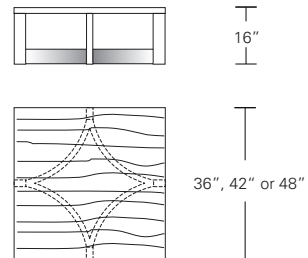

Altura Furniture, Inc. 3500 N Mississippi Avenue, Portland, OR 97227 TEL 503 288 2228 FAX 503 288 2555 WEB alturafurniture.com

Round Glass Top

36" W x 36" D x 16" H
42" W x 42" D x 16" H
48" W x 48" D x 16" H

Round Inset Glass Top

Round Wood Top

Square Glass Top

36" W x 36" D x 16" H
42" W x 42" D x 16" H
48" W x 48" D x 16" H

Square Inset Glass Top

Square Wood Top

Oval or Rectangular Glass Top

48" W x 27" D x 16" H
54" W x 30" D x 16" H