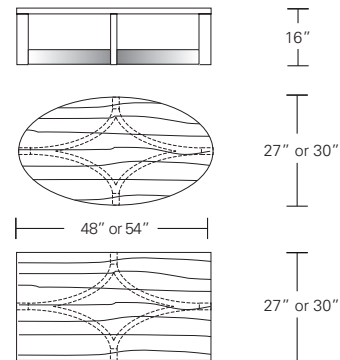

Altura Furniture, Inc. 3500 N Mississippi Avenue, Portland, OR 97227 TEL 503 288 2228 FAX 503 288 2555 WEB alturafurniture.com

Round Glass Top

36" W x 36" D x 16" H
42" W x 42" D x 16" H
48" W x 48" D x 16" H

Round Inset Glass Top

Round Wood Top

Square Glass Top

36" W x 36" D x 16" H
42" W x 42" D x 16" H
48" W x 48" D x 16" H

Square Inset Glass Top

Square Wood Top

Oval or Rectangular Glass Top

48" W x 27" D x 16" H
54" W x 30" D x 16" H

Oval or Rectangular Inset Glass Top

Oval or Rectangular Wood Top

DESCRIPTION	FINISH OPTIONS		
	NATURAL	STAINED	CERUSED
<p>Nexus Cocktail Table: 1/2" Glass top, inset glass top or veneer top with solid wood or thick veneer edging. Curved base with solid wood vertical frame members and levelers.</p> <p>Standard Options: Reverse diamond, diamond or sunburst veneer pattern.</p> <p>Custom Orders: Custom sizes, woods, veneer patterns and finishes are available. Please request a price quotation.</p>	<p>Standard Finishes</p> <p>Cherry, Mahogany, Maple, Walnut, Oak.* *At additional cost.</p>	<p>STAINED</p> <p>Medium Ash, Dark Ash, Burnt Ash, Ebonized Ash, Medium Cherry, Dark Cherry, Medium Mahogany, Ebonized Maple, Medium Walnut, Dark Walnut, Grey Walnut.</p>	<p>CERUSED</p> <p>Bleached Ash, Cerused Ash, Cerused Dark Ash, Cerused Mahogany, Cerused Dark Mahogany, Cerused Oak, Bleached Walnut, Cerused Walnut, Cerused Grey Walnut.</p>
	<p>Figured Veneers for Top Panel</p> <p>Figured Ash, Bird's Eye Maple, Figured Maple.</p>		