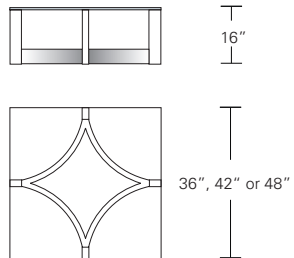

ALTURA FURNITURE

NEXUS COCKTAIL TABLE

54W x 30D x 16H

Shown in Walnut with inset glass top.

The precise joinery of this table's four curved stretchers to its legs yields a striking composition. The wood rim frames the inset glass top and adds a traditional touch to the table's more contemporary base form.

Altura Furniture, Inc. 3500 N Mississippi Avenue, Portland, OR 97227 TEL 503 288 2228 FAX 503 288 2555 WEB alturafurniture.com

Round Glass Top

36" W x 36" D x 16" H
42" W x 42" D x 16" H
48" W x 48" D x 16" H

Round Inset Glass Top

Round Wood Top

Square Glass Top

36" W x 36" D x 16" H
42" W x 42" D x 16" H
48" W x 48" D x 16" H

Square Inset Glass Top

Square Wood Top

Oval or Rectangular Glass Top

48" W x 27" D x 16" H
54" W x 30" D x 16" H

Oval or Rectangular Inset Glass Top

Oval or Rectangular Wood Top

DESCRIPTION	FINISH OPTIONS		
	NATURAL	STAINED	CERUSED
<p>Nexus Cocktail Table: 1/2" Glass top, inset glass top or veneer top with solid wood or thick veneer edging. Curved base with solid wood vertical frame members and levelers.</p> <p>Standard Options: Reverse diamond, diamond or sunburst veneer pattern.</p> <p>Custom Orders: Custom sizes, woods, veneer patterns and finishes are available. Please request a price quotation.</p>	<p>Standard Finishes</p> <p>Cherry, Mahogany, Maple, Walnut, Oak.* *At additional cost.</p>	<p>STAINED</p> <p>Medium Ash, Dark Ash, Burnt Ash, Ebonized Ash, Medium Cherry, Dark Cherry, Medium Mahogany, Ebonized Maple, Medium Walnut, Dark Walnut, Grey Walnut.</p>	<p>CERUSED</p> <p>Bleached Ash, Cerused Ash, Cerused Dark Ash, Cerused Mahogany, Cerused Dark Mahogany, Cerused Oak, Bleached Walnut, Cerused Walnut, Cerused Grey Walnut.</p>
	<p>Figured Veneers for Top Panel</p> <p>Figured Ash, Bird's Eye Maple, Figured Maple.</p>		