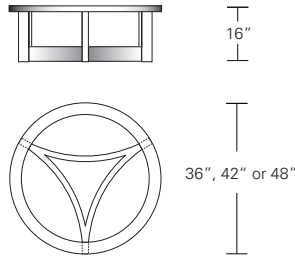

ALTURA FURNITURE

NEXUS COCKTAIL TABLE

54W x 30D x 16H

Shown in Walnut with inset glass top.

The precise joinery of this table's four curved stretchers to its legs yields a striking composition. The wood rim frames the inset glass top and adds a traditional touch to the table's more contemporary base form.

Altura Furniture, Inc. 3500 N Mississippi Avenue, Portland, OR 97227 TEL 503 288 2228 FAX 503 288 2555 WEB alturafurniture.com

Round Glass Top

36" W x 36" D x 16" H
42" W x 42" D x 16" H
48" W x 48" D x 16" H

Round Inset Glass Top

Round Wood Top

Square Glass Top

36" W x 36" D x 16" H
42" W x 42" D x 16" H
48" W x 48" D x 16" H

Square Inset Glass Top

Square Wood Top

Oval or Rectangular Glass Top

48" W x 27" D x 16" H
54" W x 30" D x 16" H

Oval or Rectangular Inset Glass Top

Oval or Rectangular Wood Top

DESCRIPTION	FINISH OPTIONS		
	NATURAL	STAINED	CERUSED
<p>Nexus Cocktail Table: 1/2" Glass top, inset glass top or veneer top with solid wood or thick veneer edging. Curved base with solid wood vertical frame members and levelers.</p> <p>Standard Options: Reverse diamond, diamond or sunburst veneer pattern.</p> <p>Custom Orders: Custom sizes, woods, veneer patterns and finishes are available. Please request a price quotation.</p>	<p>Standard Finishes</p> <p>Cherry, Mahogany, Maple, Walnut, Oak.* *At additional cost.</p>	<p>STAINED</p> <p>Medium Ash, Dark Ash, Burnt Ash, Ebonized Ash, Medium Cherry, Dark Cherry, Medium Mahogany, Ebonized Maple, Medium Walnut, Dark Walnut, Grey Walnut.</p>	<p>CERUSED</p> <p>Bleached Ash, Cerused Ash, Cerused Dark Ash, Cerused Mahogany, Cerused Dark Mahogany, Cerused Oak, Bleached Walnut, Cerused Walnut, Cerused Grey Walnut.</p>
	<p>Figured Veneers for Top Panel</p> <p>Figured Ash, Bird's Eye Maple, Figured Maple.</p>		