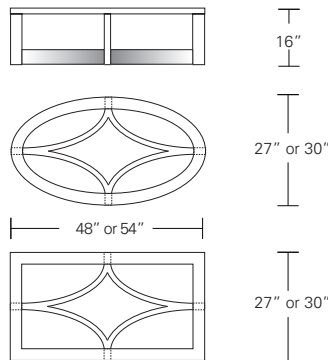

ALTURA FURNITURE

NEXUS COCKTAIL TABLE

54W x 30D x 16H

Shown in Walnut with inset glass top.

The precise joinery of this table's four curved stretchers to its legs yields a striking composition. The wood rim frames the inset glass top and adds a traditional touch to the table's more contemporary base form.

Altura Furniture, Inc. 3500 N Mississippi Avenue, Portland, OR 97227 TEL 503 288 2228 FAX 503 288 2555 WEB alturafurniture.com

Round Glass Top

36" W x 36" D x 16" H
42" W x 42" D x 16" H
48" W x 48" D x 16" H

Round Inset Glass Top

Round Wood Top

Square Glass Top

36" W x 36" D x 16" H
42" W x 42" D x 16" H
48" W x 48" D x 16" H

Square Inset Glass Top

Square Wood Top

Oval or Rectangular Glass Top

48" W x 27" D x 16" H
54" W x 30" D x 16" H

Oval or Rectangular Inset Glass Top

Oval or Rectangular Wood Top

DESCRIPTION	FINISH OPTIONS		
	NATURAL	STAINED	CERUSED
<p>Nexus Cocktail Table: 1/2" Glass top, inset glass top or veneer top with solid wood or thick veneer edging. Curved base with solid wood vertical frame members and levelers.</p> <p>Standard Options: Reverse diamond, diamond or sunburst veneer pattern.</p> <p>Custom Orders: Custom sizes, woods, veneer patterns and finishes are available. Please request a price quotation.</p>	<p>Standard Finishes</p> <p>Cherry, Mahogany, Maple, Walnut, Oak.* *At additional cost.</p>	<p>STAINED</p> <p>Medium Ash, Dark Ash, Burnt Ash, Ebonized Ash, Medium Cherry, Dark Cherry, Medium Mahogany, Ebonized Maple, Medium Walnut, Dark Walnut, Grey Walnut.</p>	<p>CERUSED</p> <p>Bleached Ash, Cerused Ash, Cerused Dark Ash, Cerused Mahogany, Cerused Dark Mahogany, Cerused Oak, Bleached Walnut, Cerused Walnut, Cerused Grey Walnut.</p>
	<p>Figured Veneers for Top Panel</p> <p>Figured Ash, Bird's Eye Maple, Figured Maple.</p>		