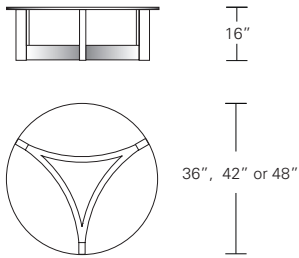

ALTURA FURNITURE

NEXUS COCKTAIL TABLE

54W x 30D x 16H

Shown in Walnut with inset glass top.

The precise joinery of this table's four curved stretchers to its legs yields a striking composition. The wood rim frames the inset glass top and adds a traditional touch to the table's more contemporary base form.

Altura Furniture, Inc. 3500 N Mississippi Avenue, Portland, OR 97227 TEL 503 288 2228 FAX 503 288 2555 WEB alturafurniture.com

Round Glass Top

36" W x 36" D x 16" H
42" W x 42" D x 16" H
48" W x 48" D x 16" H

Round Inset Glass Top

Round Wood Top

Square Glass Top

36" W x 36" D x 16" H
42" W x 42" D x 16" H
48" W x 48" D x 16" H

Square Inset Glass Top

Square Wood Top

Oval or Rectangular Glass Top

48" W x 27" D x 16" H
54" W x 30" D x 16" H

Oval or Rectangular Inset Glass Top

Oval or Rectangular Wood Top

DESCRIPTION	FINISH OPTIONS		
	NATURAL	STAINED	CERUSED
<p>Nexus Cocktail Table: 1/2" Glass top, inset glass top or veneer top with solid wood or thick veneer edging. Curved base with solid wood vertical frame members and levelers.</p> <p>Standard Options: Reverse diamond, diamond or sunburst veneer pattern.</p> <p>Custom Orders: Custom sizes, woods, veneer patterns and finishes are available. Please request a price quotation.</p>	<p>Standard Finishes</p> <p>Cherry, Mahogany, Maple, Walnut, Oak.* *At additional cost.</p>	<p>STAINED</p> <p>Medium Ash, Dark Ash, Burnt Ash, Ebonized Ash, Medium Cherry, Dark Cherry, Medium Mahogany, Ebonized Maple, Medium Walnut, Dark Walnut, Grey Walnut.</p>	<p>CERUSED</p> <p>Bleached Ash, Cerused Ash, Cerused Dark Ash, Cerused Mahogany, Cerused Dark Mahogany, Cerused Oak, Bleached Walnut, Cerused Walnut, Cerused Grey Walnut.</p>
	<p>Figured Veneers for Top Panel</p> <p>Figured Ash, Bird's Eye Maple, Figured Maple.</p>		