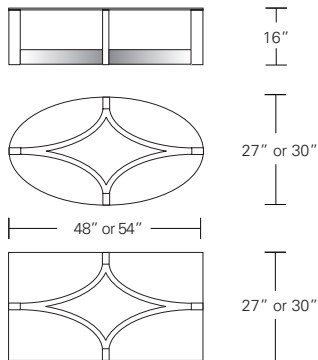

ALTURA FURNITURE

NEXUS COCKTAIL TABLE

54W x 30D x 16H

Shown in Walnut with inset glass top.

The precise joinery of this table's four curved stretchers to its legs yields a striking composition. The wood rim frames the inset glass top and adds a traditional touch to the table's more contemporary base form.

Altura Furniture, Inc. 3500 N Mississippi Avenue, Portland, OR 97227 TEL 503 288 2228 FAX 503 288 2555 WEB alturafurniture.com

Round Glass Top

36" W x 36" D x 16" H
42" W x 42" D x 16" H
48" W x 48" D x 16" H

Round Inset Glass Top

Round Wood Top

Square Glass Top

36" W x 36" D x 16" H
42" W x 42" D x 16" H
48" W x 48" D x 16" H

Square Inset Glass Top

Square Wood Top

Oval or Rectangular Glass Top

48" W x 27" D x 16" H
54" W x 30" D x 16" H

Oval or Rectangular Inset Glass Top

Oval or Rectangular Wood Top

DESCRIPTION	FINISH OPTIONS		
	NATURAL	STAINED	CERUSED
<p>Nexus Cocktail Table: 1/2" Glass top, inset glass top or veneer top with solid wood or thick veneer edging. Curved base with solid wood vertical frame members and levelers.</p> <p>Standard Options: Reverse diamond, diamond or sunburst veneer pattern.</p> <p>Custom Orders: Custom sizes, woods, veneer patterns and finishes are available. Please request a price quotation.</p>	<p>Standard Finishes</p> <p>Cherry, Mahogany, Maple, Walnut, Oak.* *At additional cost.</p>	<p>STAINED</p> <p>Medium Ash, Dark Ash, Burnt Ash, Ebonized Ash, Medium Cherry, Dark Cherry, Medium Mahogany, Ebonized Maple, Medium Walnut, Dark Walnut, Grey Walnut.</p>	<p>CERUSED</p> <p>Bleached Ash, Cerused Ash, Cerused Dark Ash, Cerused Mahogany, Cerused Dark Mahogany, Cerused Oak, Bleached Walnut, Cerused Walnut, Cerused Grey Walnut.</p>
	<p>Figured Veneers for Top Panel</p> <p>Figured Ash, Bird's Eye Maple, Figured Maple.</p>		