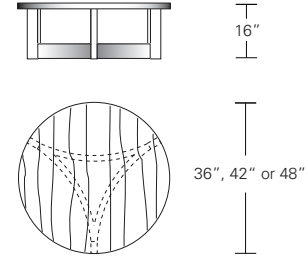

ALTURA FURNITURE

NEXUS COCKTAIL TABLE

54W x 30D x 16H

Shown in Walnut with inset glass top.

The precise joinery of this table's four curved stretchers to its legs yields a striking composition. The wood rim frames the inset glass top and adds a traditional touch to the table's more contemporary base form.

Altura Furniture, Inc. 3500 N Mississippi Avenue, Portland, OR 97227 TEL 503 288 2228 FAX 503 288 2555 WEB alturafurniture.com

Round Glass Top

36" W x 36" D x 16" H
42" W x 42" D x 16" H
48" W x 48" D x 16" H

Round Inset Glass Top

Round Wood Top

Square Glass Top

36" W x 36" D x 16" H
42" W x 42" D x 16" H
48" W x 48" D x 16" H

Square Inset Glass Top

Square Wood Top

Oval or Rectangular Glass Top

48" W x 27" D x 16" H
54" W x 30" D x 16" H