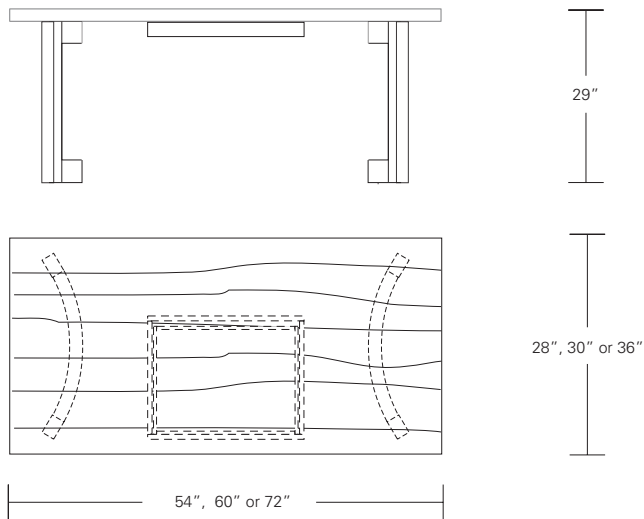

NEXUS DESK

60W x 30D x 29H

Shown in Medium Walnut with Arc Chair in COM.

Elegantly curved base forms support a generous wood desktop to evoke a modern yet informal presence. The recessed pencil drawer provides additional storage for personal supplies. Designed to compliment an executive suite or a home office.

Nexus Desk:

- 54" W x 28" D x 29" H
- 60" W x 30" D x 29" H
- 72" W x 36" D x 29" H

DESCRIPTION	FINISH OPTIONS			
<p>Nexus Desk: Veneer top with solid wood or thick veneer edging. Curved base with solid wood vertical frame members. Concealed drawer pull.</p> <p>Standard Options: Add drawer dividers. Delete drawer.</p> <p>Custom Orders: Custom sizes, woods, veneer patterns and finishes are available. Please request a price quotation.</p>	Standard Finishes	<p>NATURAL</p> <p>Cherry, Mahogany, Maple, Walnut, Oak.*</p> <p>*At additional cost.</p>	<p>STAINED</p> <p>Medium Ash, Dark Ash, Burnt Ash, Ebonized Ash, Medium Cherry, Dark Cherry, Medium Mahogany, Ebonized Maple, Medium Walnut, Dark Walnut.</p>	<p>CERUSED</p> <p>Bleached Ash, Cerused Ash, Cerused Dark Ash, Cerused Mahogany, Cerused Dark Mahogany, Cerused Oak, Bleached Walnut, Cerused Walnut.</p>
	Figured Veneers for Top Panel	Figured Ash, Bird's Eye Maple, Figured Maple.		