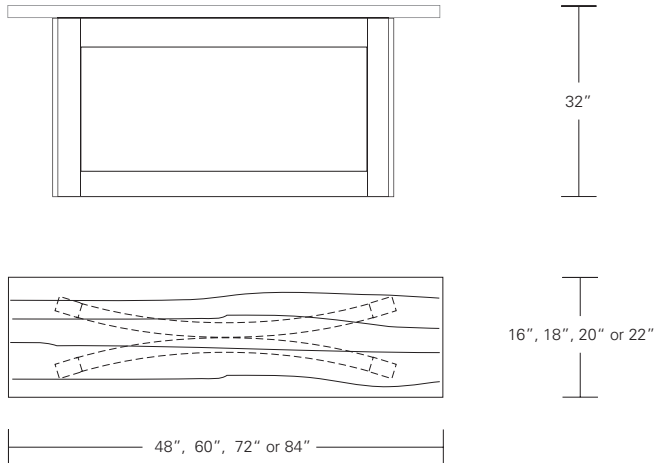

**NEXUS CONSOLE**

**60W x 18D x 32H**

Shown in Burnt Ash.

The nexus of two graceful curves is the refined inspiration of this modern wood console table. The elegant simplicity of the base is a perfect compliment to the unadorned slab table top.

**Nexus Console**

- 48" W x 16" D x 32" H
- 60" W x 18" D x 32" H
- 72" W x 20" D x 32" H
- 84" W x 22" D x 32" H

DESCRIPTION	FINISH OPTIONS			
<p><b>Nexus Console:</b> Veneer top with solid wood or thick veneer edging. Curved base with solid wood vertical frame members.</p> <p><b>Custom Orders:</b> Custom sizes, woods, veneer patterns and finishes are available. Please request a price quotation.</p>	<b>Standard Finishes</b>	<p><b>NATURAL</b></p> <p>Cherry, Mahogany, Maple, Walnut, Oak.*</p> <p>*At additional cost.</p>	<p><b>STAINED</b></p> <p>Medium Ash, Dark Ash, Burnt Ash, Ebonized Ash, Medium Cherry, Dark Cherry, Medium Mahogany, Ebonized Maple, Medium Walnut, Dark Walnut.</p>	<p><b>CERUSED</b></p> <p>Bleached Ash, Cerused Ash, Cerused Dark Ash, Cerused Mahogany, Cerused Dark Mahogany, Cerused Oak, Bleached Walnut, Cerused Walnut.</p>
	<b>Figured Veneers for Top Panel</b>	Figured Ash, Bird's Eye Maple, Figured Maple.		