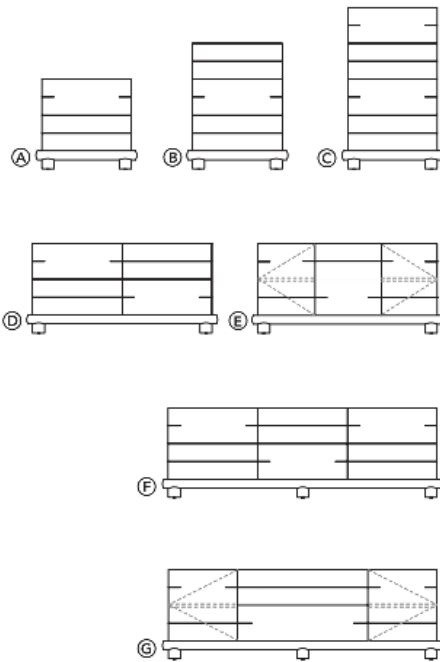

Top, Sides, Back : Lacquer / White

MOTSWIRI CABINET

DR-05-103-A

L 34" W 22" H 30"

2 Drawers

DR-05-103-B

L 34" W 22" H 42"

3 Drawers

DR-05-103-C

L 34" W 22" H 54"

4 Drawers

DR-05-103-D

L 72" W 22" H 30"

4 Drawers

DR-05-103-E

L 72" W 22" H 30"

2 Drawers / 2 compartments with 1 adjustable shelf in each compartment

DR-05-103-F

L 94" W 22" H 30"

6 Drawers

DR-05-103-G

L 94" W 22" H 30"

2 Drawers / 2 compartments with 1 adjustable shelf in each compartment