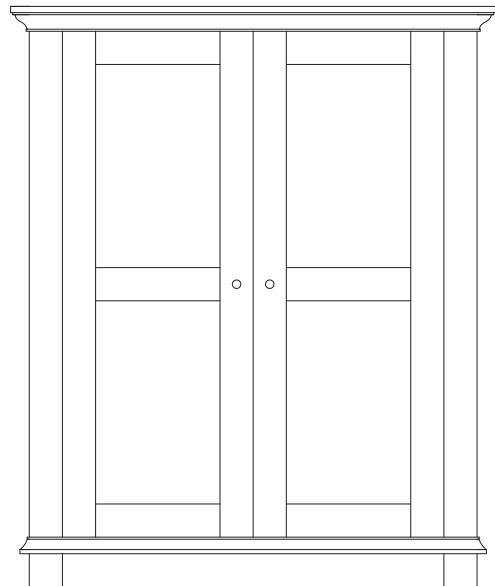

MORESBY ARMOIRE

58.5"W X 21.25"D X 70"H

UPHOLSTERY | CASEGOODS | LIGHTING

C H R I S T I A N

DENNIS MILLER NEW YORK

T 212.684.0070 dennismiller.com

DESCRIPTION

SOLID WOOD ARMOIRE
OPEN DOORS REST PARALLEL TO SIDES
(4) ADJUSTABLE SHELVES
CORD ACCESS HOLES IN BACK
BRONZE PULLS

404 MORESBY ARMOIRE

DOORS OPEN - ADJUSTABLE SHELVES

DIMENSIONS

58.5"W x 21.25"D x 70"H

FRONT ELEVATION