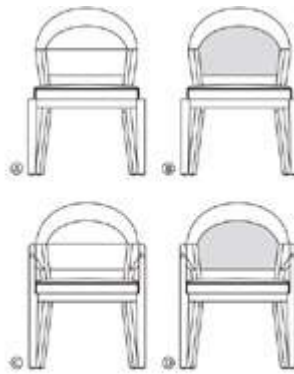

JIUN HO

FURNITURE
Mopane Chair

jiunho.com

JIUN HO

SHOWN
Wood : Sandblasted Oak / Espresso

MOPANE CHAIR

SIDE CHAIR

DCH-07-108-A

W 24" D 24.5" H 34.25" SH 18.5"

COM 1.5 yds COL 27 sq ft

SIDE CHAIR WITH UPHOLSTERED BACK

DCH-07-108-B

W 24" D 24.5" H 34.25" SH 18.5"

COM 2.5 yds COL 45 sq ft

ARM CHAIR

DCH-07-108-C

W 24" D 24.5" H 34.25" SH 18.5" AH 25.75"

COM 1.5 yds COL 27 sq ft

ARM CHAIR WITH UPHOLSTERED BACK

DCH-07-108-D

W 24" D 24.5" H 34.25" SH 18.5" AH 25.75"

COM 2.5 yds COL 45 sq ft

DENNIS MILLER ASSOCIATES

200 Lexington Avenue Suite 1210 New York, NY 10016
212.684.0070 Fax.212.684.0776 www.dennismiller.com