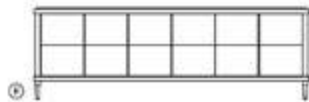

### DR-08-104-D

W 72" D 24" H 30.5"

6 Drawers

### DR-08-104-E

W 72" D 24" H 30.5"

2 drawers / 2 compartments with 2 adjustable shelves in each compartment