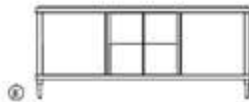

DR-08-104-D

W 72" D 24" H 30.5"

6 Drawers