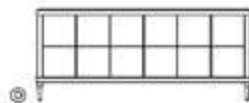

### DR-08-104-B

W 49.5" D 24" H 30.5"

4 Drawers

### DR-08-104-C

W 49.5" D 24" H 30.5"

2 doors open to compartment with 2 adjustable shelves