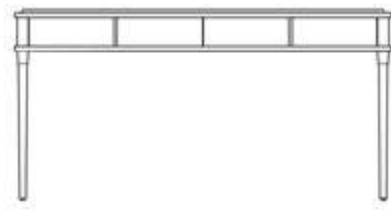

JIUN HO

FURNITURE
Montresor Desk

jiunho.com

JIUN HO

SHOWN

Pulls, Legs, Top & Bottom Edges : Metal / Cinnamon

Top : Oak / Espresso

Front, Sides, Back : Lacquer / Matte Slate

Corners : Sandblasted Oak / Espresso

MONTRESOR DESK

DK-08-104

W 60.5" D 30" H 30"

Note : Optional leather top **COL** 32 sq ft

Includes 2 drawers with 1 pencil tray in each

DENNIS MILLER ASSOCIATES

200 Lexington Avenue Suite 1210 New York, NY 10016
212.684.0070 Fax.212.684.0776 www.dennismiller.com