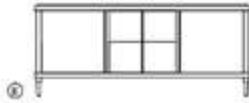

W 49.5" D 24" H 30.5"

2 doors open to compartment with 2 adjustable shelves

DR-08-104-D

W 72" D 24" H 30.5"

6 Drawers

DR-08-104-E

W 72" D 24" H 30.5"

2 drawers / 2 compartments with 2 adjustable shelves in each compartment

DR-08-104-F

W 90" D 24" H 30.5"

6 Drawers

DR-08-104-G

W 90" D 24" H 30.5"

4 drawers / 1 compartment with 2 adjustable shelves

DENNIS MILLER ASSOCIATES

200 Lexington Avenue Suite 1210 New York, NY 10016
 212.684.0070 Fax.212.684.0776 www.dennismiller.com