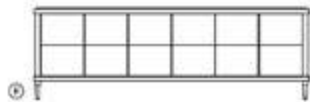

W 49.5" D 24" H 30.5"

2 doors open to compartment with 2 adjustable shelves

DR-08-104-D

W 72" D 24" H 30.5"

6 Drawers

DR-08-104-E

W 72" D 24" H 30.5"

2 drawers / 2 compartments with 2 adjustable shelves in each compartment

DR-08-104-F

W 90" D 24" H 30.5"

6 Drawers

DR-08-104-G

W 90" D 24" H 30.5"

4 drawers / 1 compartment with 2 adjustable shelves

DENNIS MILLER ASSOCIATES

200 Lexington Avenue Suite 1210 New York, NY 10016
 212.684.0070 Fax.212.684.0776 www.dennismiller.com