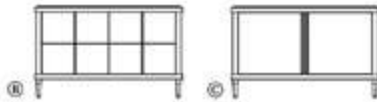

MONTRESOR CABINET

DR-08-104-A

W 30" D 24" H 30.5"

2 Drawers

DR-08-104-B

W 49.5" D 24" H 30.5"

4 Drawers

DR-08-104-C

W 49.5" D 24" H 30.5"

2 doors open to compartment with 2 adjustable shelves

DR-08-104-D

W 72" D 24" H 30.5"

6 Drawers

DR-08-104-E

W 72" D 24" H 30.5"

2 drawers / 2 compartments with 2 adjustable shelves in each compartment