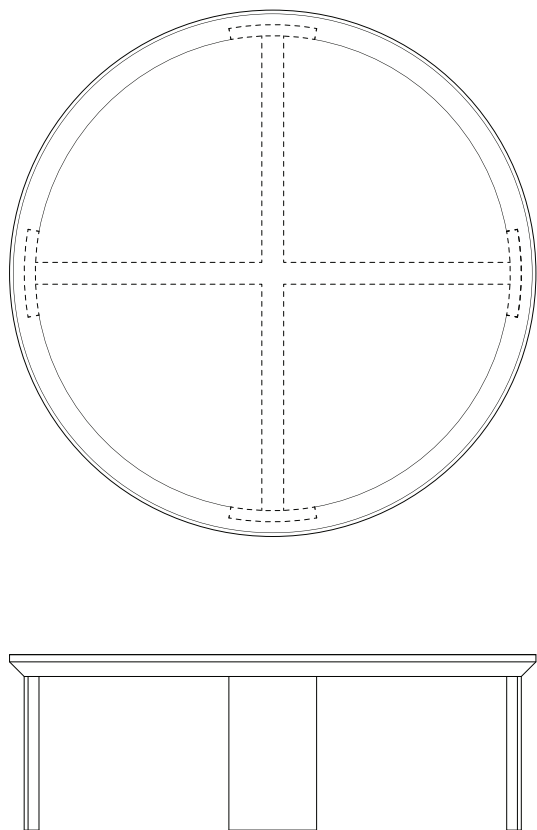

b

BAKER + HESSELDENZ
S T U D I O

MIRAGE COCKTAIL TABLE

MIRAGE COCKTAIL TABLE

The mirage... a naturally occurring optical phenomenon in which light rays are bent to produce a displaced image of distant objects or the sky. This simple, but elegant cocktail table is designed to draw attention to the beautiful objects placed on its surface.

Pictured in ebonized walnut with smoke mirror top.

DIMENSIONS

36" or 42"D

12" or 14" H

custom sizes available

14 -16 standard lead time

DENNIS MILLER ASSOCIATES
200 Lexington Avenue Suite 1210 New York, NY 10016
212.684.0070 Fax.212.684.0776 www.dennismiller.com