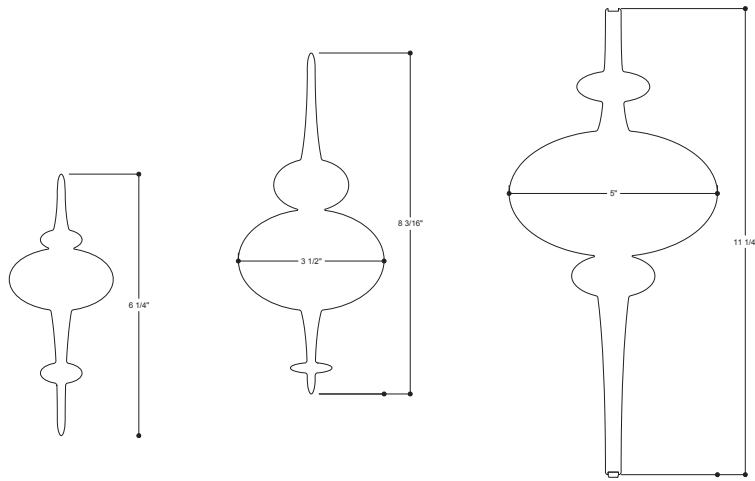

b

BAKER + HESSELDENZ
S T U D I O

MINARET COCKTAIL TABLE

DIMENSIONS

42 W" X 28 D" X 12" H

Lucite 3/4"

custom sizes available

14 -16 standard lead time

MINARET COCKTAIL TABLE

Similarly to how the rooftop spires pierce through the clouded skyline of Istanbul, the minarets within the cocktail table seemingly float between two layers of 3/4" lucite.

Pictured in clear lucite with french black minarets