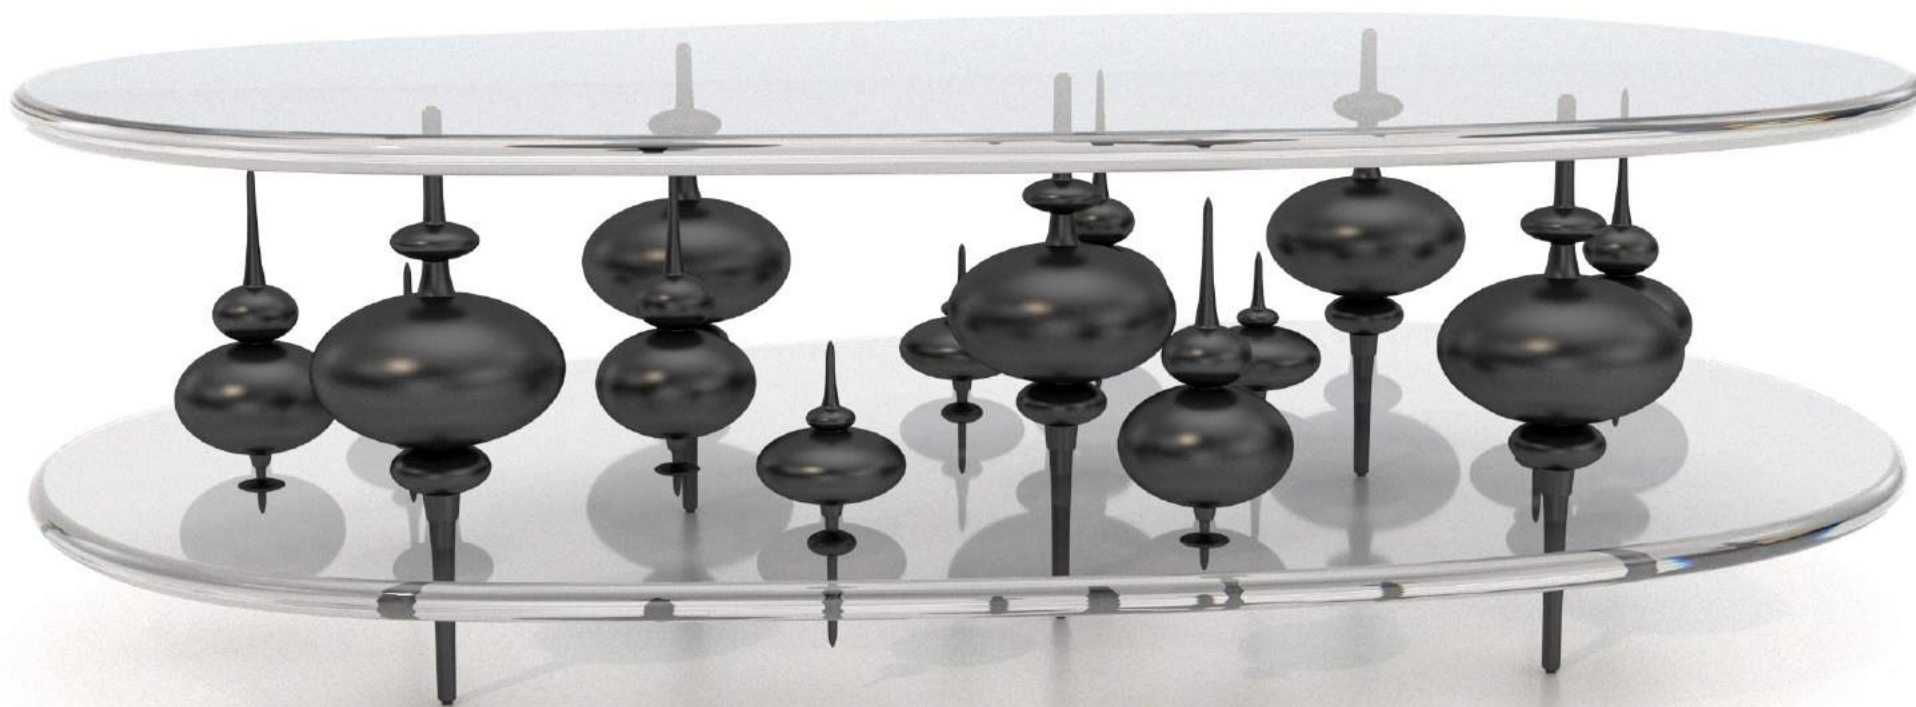

b

BAKER + HESSELDENZ
S T U D I O

MINARET COCKTAIL TABLE

DIMENSIONS

42 W" X 28 D" X 12" H

Lucite 3/4"

custom sizes available

14 -16 standard lead time

MINARET COCKTAIL TABLE

Similarly to how the rooftop spires pierce through the clouded skyline of Istanbul, the minarets within the cocktail table seemingly float between two layers of 3/4" lucite.

Pictured in clear lucite with french black minarets