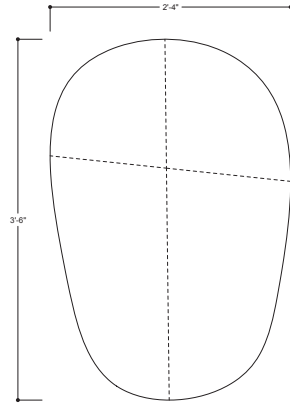

b

BAKER + HESSELDENZ
S T U D I O

MINARET COCKTAIL TABLE

DIMENSIONS

42 W" X 28 D" X 12" H

Lucite 3/4"

custom sizes available

14 -16 standard lead time