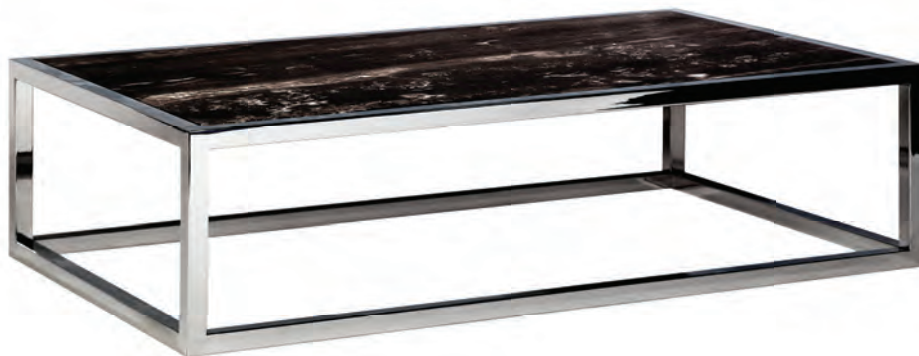

RYAN | JACKSON

Milano Cocktail Table

An anchor piece for any space, Milano is contemporary design, refined

Finish options:

Base: All metals

Top: Black marble, carrera marble, custom marble

See finish chart for details

Standard size:

60" x 36" x 17"H

Custom sizes available

Shown as:

Polished stainless steel base | Black marquina marble inset top

60" x 36" x 17"H

DENNIS MILLER ASSOCIATES

200 Lexington Avenue Suite 1210 New York, NY 10016