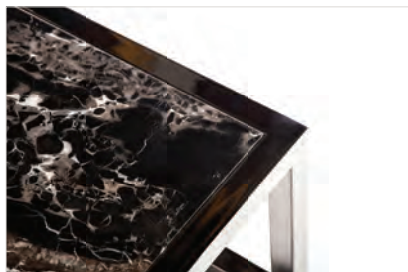

RYAN | JACKSON

Milano Cocktail Table

An anchor piece for any space, Milano is contemporary design, refined

Finish options:

Base: All metals

Top: Black marble, carrera marble, custom marble

See finish chart for details

Standard size:

60" x 36" x 17"H

Custom sizes available

Shown as:

Polished stainless steel base | Black marquina marble inset top

60" x 36" x 17"H

DENNIS MILLER ASSOCIATES

200 Lexington Avenue Suite 1210 New York, NY 10016