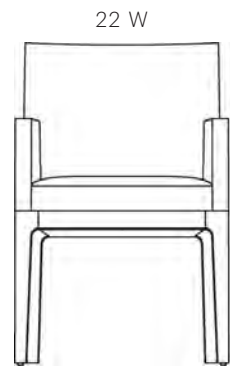

MILAN ARM CHAIR

MILAN ARM CHAIR

DIMENSIONS 22 W × 24.75 D × 31.5 H

FABRIC Chair: 5 Yards / 90 Sq Feet

31.5 H