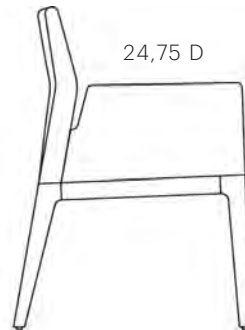

MILAN ARM CHAIR

MILAN ARM CHAIR

DIMENSIONS 22 W × 24.75 D × 31.5 H

FABRIC Chair: 5 Yards / 90 Sq Feet

31.5 H