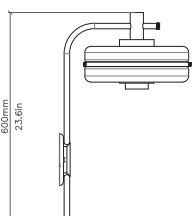

LINE DRAWINGS

SIDE VIEW