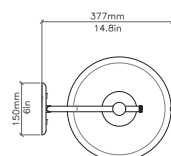

WALL LIGHT 300

MATERIALS

Brass | Powder coated detail | Opal glass

FINISHES

Standard finishes listed below
Bespoke finishes available upon request
Brasswork lacquered as standard

DIMMING

Mains dimmable | TRIAC available

IP RATING

IP20 rated

LIGHT SOURCE

7W | E14 bulb | 110V/240V | 2700k

DIMENSIONS

H 600mm | W 377mm
H 23.6in | W 14.8in
5kg | 11lbs

WALL PLATE

Ø 150mm | Ø 6in

FINISHES

LINE DRAWINGS

SIDE VIEW

TOP VIEW