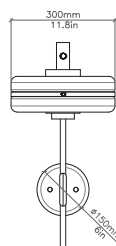

**IP RATING**

IP20 rated

**LIGHT SOURCE**

7W | E14 bulb | 110V/240V | 2700k

**DIMENSIONS**

H 600mm | W 377mm  
H 23.6in | W 14.8in  
5kg | 11lbs

**WALL PLATE**

Ø 150mm | Ø 6in

**FINISHES**

BRUSHED BRASS

ANTIQUÉ BRASS

DARK BRONZE

SATIN NICKEL

**LINE DRAWINGS**

SIDE VIEW

FRONT VIEW

TOP VIEW