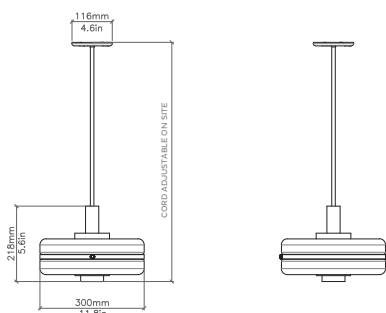

## DIMENSIONS

H to order | W 300mm

H to order | W 11.8in

4.5kg | 9.9lbs

## CEILING CANOPY

H 20mm | Ø 116mm

H 0.8in | Ø 4.6in

## LINE DRAWINGS