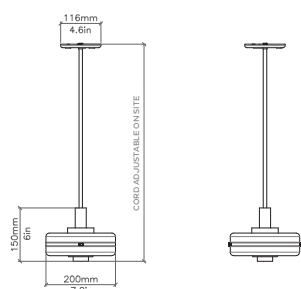

IP RATING

IP20 rated

LIGHT SOURCE

3W | E14 bulb | 110V/240V | 2700k

DIMENSIONS

H to order | W 200mm
 H to order | W 7.8in
 2.5kg | 5.5lbs

CEILING CANOPY

H 20mm | Ø 116mm
 H 0.8in | Ø 4.6in

SUSPENSION

Adjustable 2000mm | 78.7in black fabric cord provided
 Other colour options available upon request
 Drop rod available on demand

FINISHES

BRUSHED BRASS

ANTIQUÉ BRASS

DARK BRONZE

SATIN NICKEL

LINE DRAWINGS