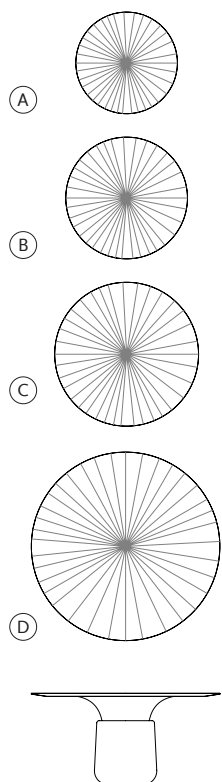

JIUN HO

Exceptional | Unexpected

DENNIS MILLER NEW YORK

MASAI

T 212.684.0070 dennismiller.com

JIUN HO

MASAI TABLE

TA-15-121-A
DIA 48 H 30

TA-15-121-B
DIA 54 H 30

TA-15-121-C
DIA 60 H 30

TA-15-121-D
DIA 66 H 30

AVAILABLE TOP OPTIONS
Flat Sawn Oak, Lacquer

SHOWN

FRAME Flat Sawn Oak with Carbon finish
BASE Cast Bronze with Cinnamon Patina

DENNIS MILLER ASSOCIATES