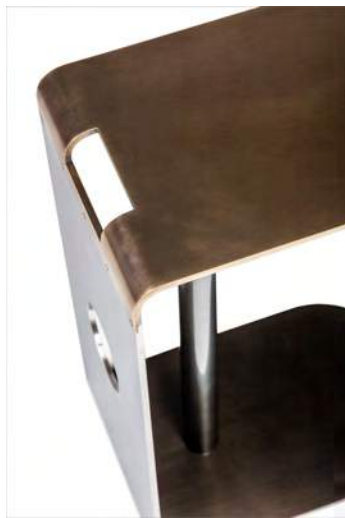

## Marlo Cigarette Table

A chic mix of materials auditioned against a pull up function.

Finish options:  
All metals  
See finish chart for details

Standard Size:  
13.5"L x 9.5"W x 20"H

Shown as:  
Light bronze top  
Brushed stainless vertical  
Blackened steel base + pole  
13.5"L x 9.5"W x 20"H