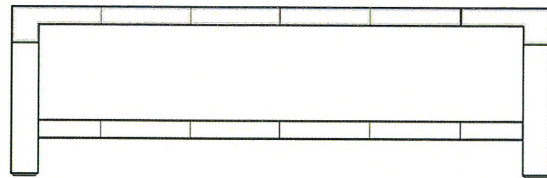

MARKA COFFEE TABLE

30"W x 60"L x 19"H

LOS ANGELES | NEW YORK | SEATTLE

C H R I S T I A N

DENNIS MILLER NEW YORK

T 212.684.0070 dennismiller.com

DESCRIPTION

SCORED GRID DESIGN AT TOP AND TOP SIDES ONLY
WOOD TOP AND LEGS

304C MARKA COFFEE TABLE

End View

Side View

DIMENSIONS

30"W X 60"L X 19"H

OPTIONS

LEATHER TOP- UPHOLSTERED IN GRID DESIGN WITH LUGGAGE STITCH DETAIL
CONTRASTING WOOD TOP (SHOWN)

Los Angeles | PACIFIC DESIGN CENTER, MIMI LONDON, 310.855.2567