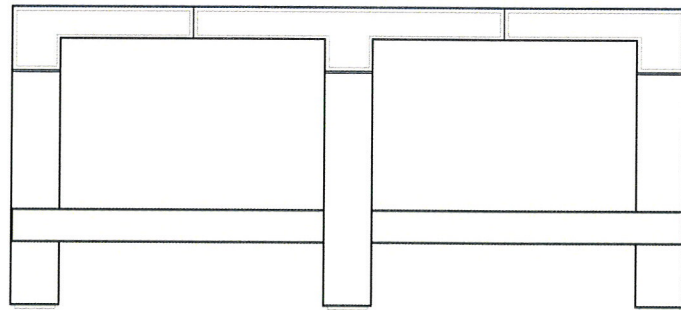

MARKA ROUND COFFEE TABLE
WITH SHELF

42"DIAM X 19"H

LOS ANGELES | NEW YORK | SEATTLE

CHRISTIANCREVSTADCOLLECTION.COM

DENNIS MILLER NEW YORK

CHRISTIAN
CREVSTAD

T 212.684.0070 dennismler.com

DESCRIPTION

SCORED GRID DESIGN AT TOP AND TOP SIDES
(1) LOWER WOODEN SHELF WITH SCORED GRID DESIGN
WOOD TOP, SHELF AND LEGS
WOOD SHELF WITH SCORED GRID DESIGN

304CR MARKA ROUND COFFEE TABLE WITH SHELF

DIMENSIONS

42"DIAM X 19"H