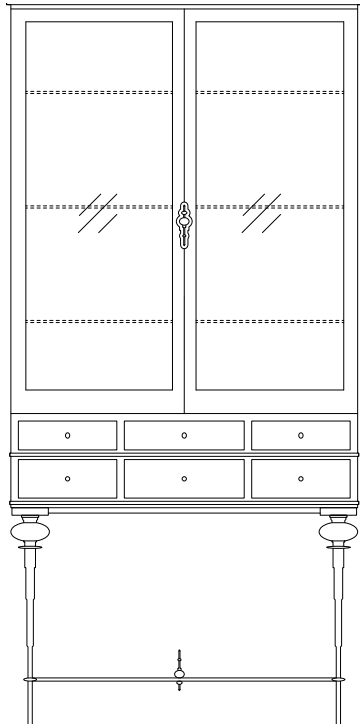

b

BAKER + HESSELDENZ
S T U D I O

MADAM CURIO CABINET

MADAM CURIO CABINET

Drawing inspiration from the minarets atop the mosques in Istanbul, Turkey. Madam Curio, with its delicate hand cast bronze base provides the perfect home for the display of a treasured collection of curiosities.

Pictured in cerused rift sawn white oak with cast French black bronze legs.

DIMENSIONS

18.5"D x 78"H x 37"W

* lighting may be added for an up-charge

* wall mounting is required; installation instructions are included