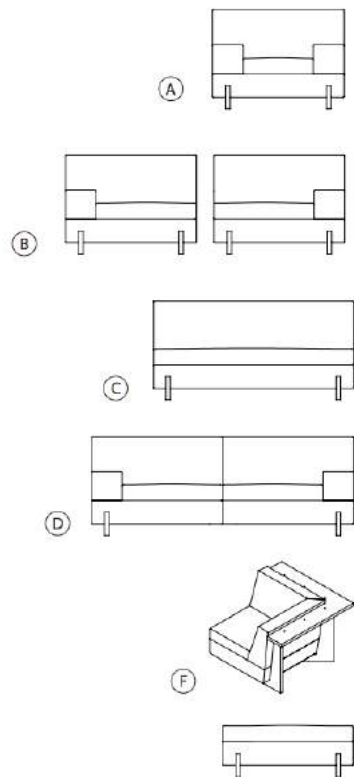

MACARI SOFA + SECTIONAL

CHAIR

SC-15-107-A

L 45" W 40.3" (45.3" With Shelf) H 34" SH 16.5" AH 22"

COM 12 yds COL 205 sq ft

LEFT / RIGHT ARM FACING SECTIONAL

SC-105-107-B-L / SC-105-107-B-R

L 45" W 40.3" (45.3" With Shelf) H 34" SH 16.5" AH 22"

COM 11.5 yds COL 205 sq ft

STRAIGHT SECTIONAL

SC-107-C

L 69" W 40.3" (45.3" With Shelf) H 34" SH 16.5"

COM 18 yds COL 324 sq ft

SOFA

SC-107-D

L 90" W 40.3" (45.3" With Shelf) H 34" SH 16.5" AH 22"

COM 20 yds COL 360 sq ft

CORNER SECTIONAL

SC-107-F

L 40.3" W 40.3" (45.3" With Shelf) H 34" SH 16.5"

COM 12 yds COL 216 sq ft

OTTOMAN

SC-107-OTTO

L 34.5" W 34.5" SH 16.5"

COM 4 yds COL 72 sq ft

DENNIS MILLER ASSOCIATES

200 Lexington Avenue Suite 1210 New York, NY 10016
212.684.0070 Fax.212.684.0776 www.dennismiller.com