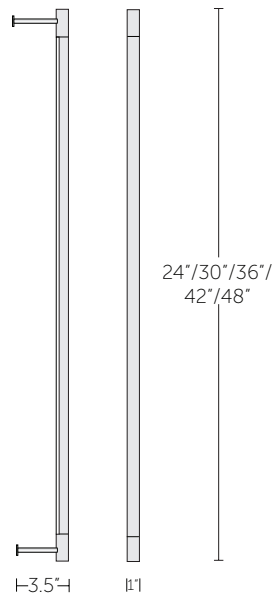

MATERIAL

Architectural Bronze

FINISHES

Earthen Bronze, Antique Bronze, Blackened Bronze, Satin Bronze, Satin Nickel

LAMPING/ DIMENSIONS

10875 LED

11 total watts, Standard 3000K/98+ CRI
~825 Fixture Lumens Universal 120-277V.
W 1" x L 24" x Projection 3.5"
(25mm x 610mm x 90mm)

7 lbs
3.2 kg

10876 LED

14 total watts, Standard 3000K/98+ CRI
~1100 Fixture Lumens Universal 120-277V.
W 1" x L 30" x Projection 3.5"
(25mm x 762mm x 90mm)

8 lbs
3.6 kg

10877 LED

16 total watts, Standard 3000K/98+ CRI
~1250 Fixture Lumens Universal 120-277V.
W 1" x L 36" x Projection 3.5"
(25mm x 914mm x 90mm)

9 lbs
4 kg

10878 LED

20 total watts, Standard 3000K/98+ CRI
~1500 Fixture Lumens Universal 120-277V.
W 1" x L 42" x Projection 3.5"
(25mm x 1067mm x 90mm)

10 lbs
4.5 kg

10879 LED

27 total watts, Standard 3000K/98+ CRI
~2100 Fixture Lumens Universal 120-277V.
W 1" x L 48" x Projection 3.5"
(25mm x 1219mm x 90mm)

11 lbs
5 kg

NOTES

- UL listed (or equivalent) for damp locations.
- 2700K color temperature is available
- Backplates: 2" ϕ x 3/8" (51 x 10mm) or a 1.25" ϕ trim plate on premium mud style and mirror mounting.
- Light Bar has a half-round lens, creating a 1" round profile.
- 270 degree manual rotation
- The lamps standard in this fixture can be dimmed with ELV or MLV style dimmers.
- Driver must be mounted remotely.
- End Cap Style: Knurled or Smooth.