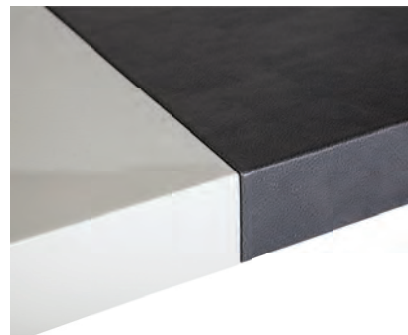

RYAN | JACKSON

Los Angeles Desk

Rounded | Sleek | Tailored | A desk that leaves no doubt

Finish options:

Body: All woods and lacquers

Optional privacy panel: All woods, lacquers, and metals

Optional: Grommets and pencil drawer

Desk inset: COL | Feet: COL | Optional Drawer: COL

Standard size:

72" L x 32" D x 30" H

Custom sizes available

COL Usable SF must be in following sizes:

Center inset: 48" x 40"

Feet: 8" x 72" (2 Pieces) | Alt. 8" x 36" (4 Pieces will have seams)

Drawer front: 8" x 33" (2 Pieces)

Shown as:

High gloss lacquer with inset leather |

Blackened steel privacy panel

72" L x 32" D x 30" H

DENNIS MILLER ASSOCIATES

200 Lexington Avenue Suite 1210 New York, NY 10016