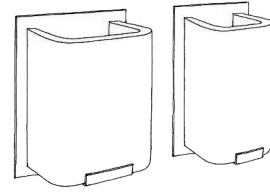

WIDTH: 8" (20.3 CM)

DEPTH: 8" (20.3 CM)

OAH: 38" (96.5 CM)

CEILING CANOPY: 4 3/4" SQ. (12.0 CM)

WEIGHT: APPROX. 20 LBS.

WIRING: 2 CANDELABRA-BASE
SOCKETS, 60 WATT MAX. EACH

RECOMMENDED BULB: CLEAR T-6

METAL FINISHES

ALABASTER

NOTE:

ALABASTER SHADES ARE CARVED
FROM A SOLID BLOCK OF STONE AND
WILL VARY IN COLOR AND VEINING.

8, 10 & 12 LIGHT CHANDELIER

5042A (8 LIGHT CHANDELIER)

5042B (10 LIGHT CHANDELIER)

5042C (12 LIGHT CHANDELIER)

4 LIGHT PENDANT
4042B

CEILING MOUNT
4042A

SCONCE & MINI SCONCE

9042 (SCONCE)

9042 MINI (MINI SCONCE)

SCONCE W/ SHADE
9042 SH

TABLE LAMP
6042

LANTERN
6042 L