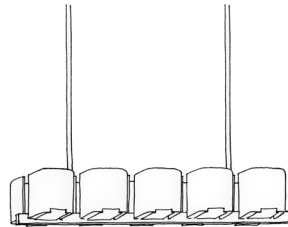

LONDON 2-LIGHT PENDANT

2-LIGHT 4042A

HEIGHT: 9 3/4" (24.8 CM)

WIDTH: 8" (20.3 CM)

DEPTH: 8" (20.3 CM)

OAH: 38" (96.5 CM)

CEILING CANOPY: 4 3/4" SQ. (12.0 CM)

WEIGHT: APPROX. 20 LBS.

WIRING: 2 CANDELABRA-BASE
SOCKETS, 60 WATT MAX. EACH

RECOMMENDED BULB: CLEAR T-6

METAL FINISHES

BRUSHED BRASS

LIGHT ANTIQUE BRASS

DARK ANTIQUE BRASS

MATTE BRASS

POLISHED NICKEL

SATIN NICKEL

OIL RUBBED BRONZE

GLOSS WHITE POWDER COAT

MATTE BLACK POWDER COAT

PATINATED STEEL

GLASS SHADES

COLOR (CHOOSE ONE)

CLEAR

BLUE

CERULEAN

SMOKE

TEXTURE (CHOOSE ONE)

SMOOTH

CRACKLED

FROSTED (INSIDE)

NOTES:

GLASS SHADES ARE HAND-BLOWN AND
WILL VARY IN SIZE AND THICKNESS.

FROSTED FINISH WILL LIGHTEN COLOR

MINERAL SHADES

ALABASTER

NOTE:

ALABASTER SHADES ARE CARVED
FROM A SOLID BLOCK OF STONE AND
WILL VARY IN COLOR AND VEINING.

8, 10 & 12 LIGHT CHANDELIER

5042A (8 LIGHT CHANDELIER)

5042B (10 LIGHT CHANDELIER)

5042C (12 LIGHT CHANDELIER)