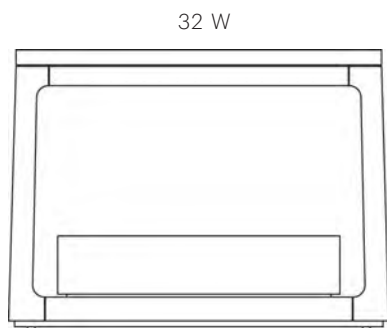

## LINEA NIGHTSTAND

**DIMENSIONS** 32 W x 19.5 D x 23.5 H  
1.25 Thick Black Absolute Granite

**BASE** American Black Walnut

23.5 H