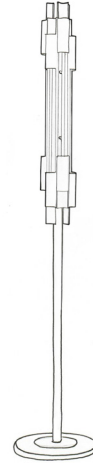

F U S E

lighting

LEGATO SCONCE  
9072

PATINATED STEEL WITH DUTCH GOLD GILDING

© 2000-2020 FUSE LIGHTING.  
ALL RIGHTS RESERVED.

## 9072

HEIGHT: 36" (91.4 CM)

WIDTH: 2" (5.0 CM)

PROJECTION: 2" (5.0 CM)

BACKPLATE: 6" H X 4 1/4" W  
(15.2 H X 10.8 W)

WIRING: 2 DOUBLE CONTACT  
BAYONET SOCKETS, 20 WATT MAX.  
EACH

RECOMMENDED BULB: 4 WATT LED  
DOUBLE CONTACT BAYONET BASE

GLOSS WHITE POWDER COAT

MATTE BLACK POWDER COAT

PATINATED STEEL

<sup>1</sup>UPCHARGE FOR SPLIT FINISH \$125

### NOTE:

METAL FINISHES CANNOT BE SELECTED  
FOR INTERIOR.

TRIPLE SCONCE  
**9072C**

TRIPLE PENDANT  
**4072C**

TORCHIERE  
**7072**

fuselighting.com

© COPYRIGHT FUSE LIGHTING.  
ALL RIGHTS RESERVED.