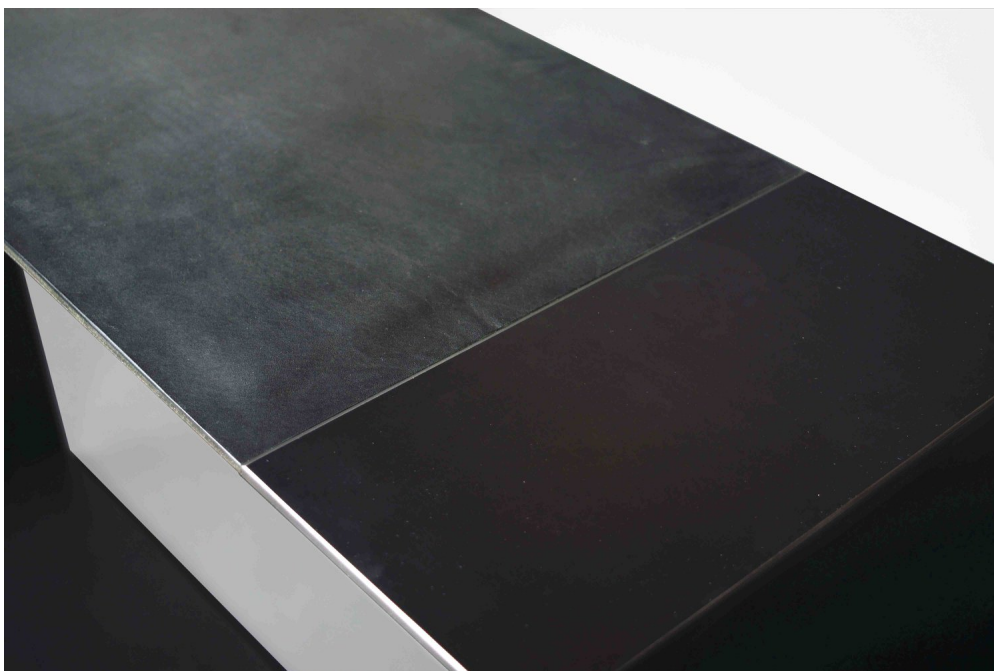

Leather/Steel Console

48 x 12 x 36H *

Blackened steel console with black saddle leather section in center of top.

- A panel textured full grain saddle leather inset into steel frame.
- Available in custom leathers and infinite custom sizes.

* All TVM pieces are made to order, so custom configurations and sizing are encouraged. We work with maple, walnut and oak.

DENNIS MILLER NEW YORK

200 Lexington Ave. Suite 1210. New York, NY 10016
212.684.0070 Fax. 212.684.0776 www.dennismiller.com