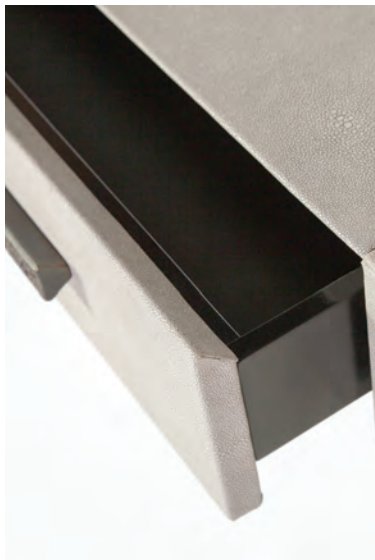

RYAN | JACKSON

Laurel Console

Simplicity in form, luxury in materials. A fully Leather wrapped console with cast metal details.

Finish options:

Body: Embossed shagreen (or COL)

Sabots base: Typ metals

Hardware: Typ hardware

Standard sizes:

60" L x 12" D x 36" H

72" L x 12" D x 36" H

96" L x 18" D x 36" H

Custom sizes available

Shown as:

Body: Embossed shagreen

Sabots base: Bronze finish