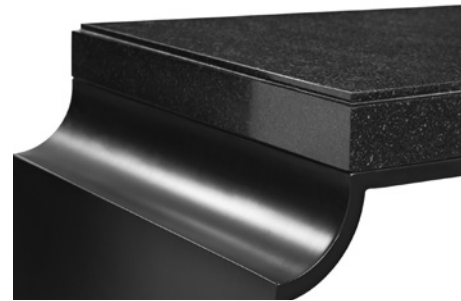

POWELL & BONNELL

9230

KYOTO CONSOLE

Classically inspired minimalist console table with a hand formed steel base and natural stone top.

9230 Kyoto Console: 44" w x 14" d x 32" h

Shown as: Satin Black steel legs with Nero Assoluto polished top.

Tabletop options include Powell & Bonnell Wood, Lacquer, Natural Stone, Solid Surface, Caesarstone.

Base available in Powell & Bonnell Plated and Powder coat metal finishes. Custom sizes available.

WWW.POWELLANDBONNELL.COM