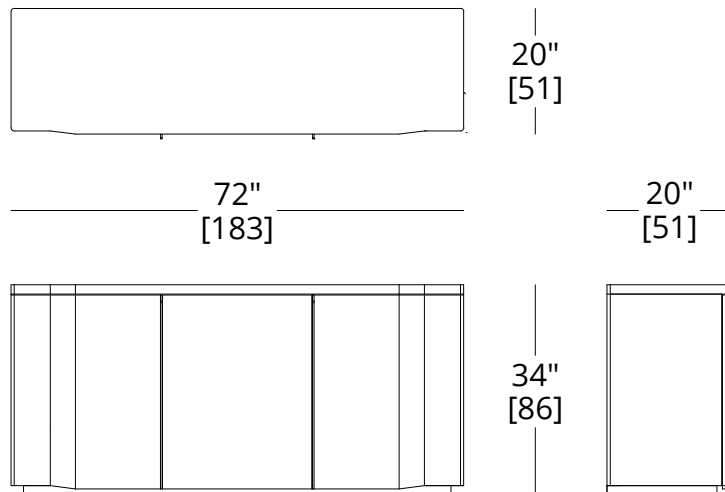

ATELIER PURCELL

KHEPERA CONSOLE COLLECTION