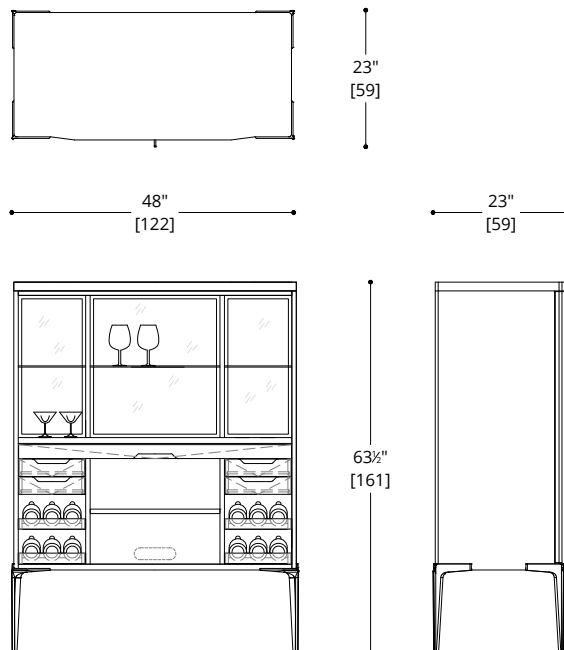

ATELIER PURCELL

KHEPERA DRINK CABINET

ATELIER PURCELL

KHEPERA DRINK CABINET

LEGS

Hand Patinated Metal
Brushed or Polished Stainless Steel
Brushed or Polished Brass

CARCASS

Laquer
Standard Wood
Premium Wood
High Build Polished