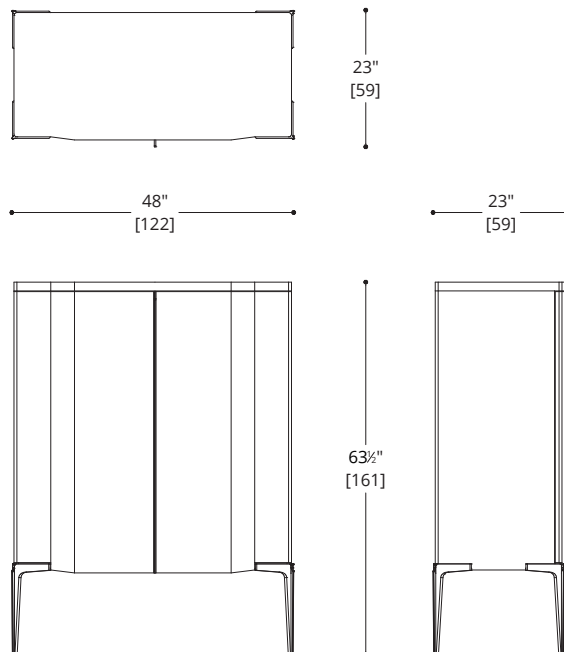

ATELIER PURCELL

KHEPERA ARMOIRE