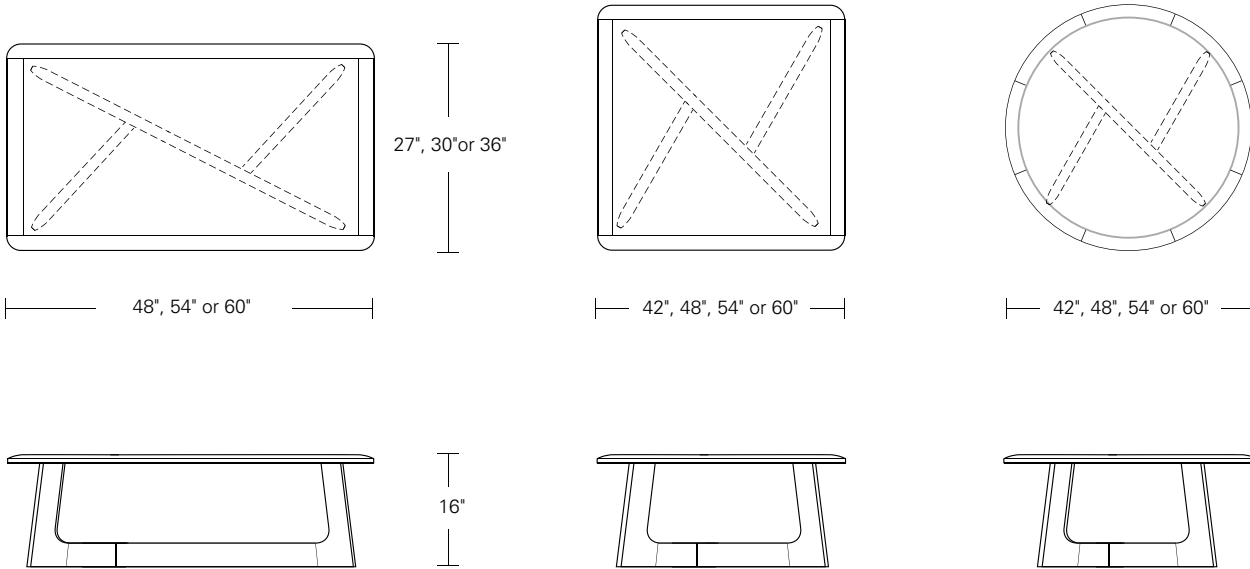

KEMIZO COCKTAIL TABLE

60W x 36D x 16H

Shown in Cered Bronze Walnut with Dark Bronze Inlays

The Kemizo Cocktail Table inspired by the South African Sesotho word for "outline." This design features a diagonal base stretcher with acute and obtuse leg angles, rounded corners, and softened profiles. An optional metal inlay follows the edges of the table top and base highlighting its linear form.

Rectangular
 48" W x 27" D x 16" H
 54" W x 30" D x 16" H
 60" W x 36" D x 16" H

Square
 42" W x 42" D x 16" H
 48" W x 48" D x 16" H
 54" W x 54" D x 16" H
 60" W x 60" D x 16" H

Round
 42" W x 42" D x 16" H
 48" W x 48" D x 16" H
 54" W x 54" D x 16" H
 60" W x 60" D x 16" H