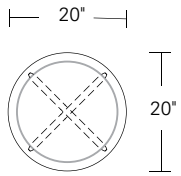

KEMIZO SIDE TABLE

24W x 18D x 24H

Shown in Terra Walnut

The Kemizo Side Table features a diagonal base stretcher with acute and obtuse leg angles, rounded corners, and softened profiles. An optional metal inlay can be added to this all wood version which follows the edges of the table top and base highlighting its linear form.

Round
20"W x 20"D x 22"H

Square
18"W x 18"D x 22"H

Rectangular
24"W x 18"D x 24"H

Round
24"W x 24"D x 24"H

Square
24"W x 24"D x 24"H

Rectangular
30"W x 22"D x 24"H

DESCRIPTION	FINISH OPTIONS	
<p>Kemizo Side Table: Veneer top with solid wood edge. Solid wood base with levelers.</p> <p>Inlay Options: Dark bronze, medium bronze or satin brass.</p> <p>Custom Orders: Custom sizes, woods, veneer patterns and finishes are available. Please request a price quotation.</p>	<p>Standard - Natural / Stained:</p> <p>Ash, Bronze Ash, Burnt Ash, Ebonized Ash, Grey Ash, Mahogany, Medium Mahogany, Oak, Bluff Oak, Grey Oak, Fumed Oak, Walnut, Medium Walnut, Dark Walnut, Ebonized Walnut, Grey Walnut, Silver Walnut, Terra Walnut, Bronze Walnut, Claro Toned Walnut.</p>	<p>Premium - Cerused / Bleached:</p> <p>Bleached Ash, Cerused Ash, Cerused Bronze Ash, Cerused Burnt Ash, Cerused Mahogany, Cerused Dark Mahogany, Bleached Walnut, Cerused Walnut, Cerused Grey Walnut, Cerused Silver Walnut, Cerused Bronze Walnut, Cerused Oak.</p>