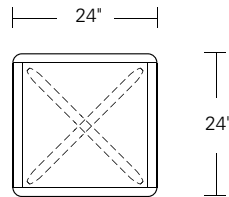

KEMIZO SIDE TABLE

24W x 18D x 24H

Shown in Terra Walnut

The Kemizo Side Table features a diagonal base stretcher with acute and obtuse leg angles, rounded corners, and softened profiles. An optional metal inlay can be added to this all wood version which follows the edges of the table top and base highlighting its linear form.

Round
20"W x 20"D x 22"H

Square
18"W x 18"D x 22"H

Rectangular
24"W x 18"D x 24"H

Round
24"W x 24"D x 24"H

Square
24"W x 24"D x 24"H

Rectangular
30"W x 22"D x 24"H

DESCRIPTION	FINISH OPTIONS	
<p>Kemizo Side Table: Veneer top with solid wood edge. Solid wood base with levelers.</p> <p>Inlay Options: Dark bronze, medium bronze or satin brass.</p> <p>Custom Orders: Custom sizes, woods, veneer patterns and finishes are available. Please request a price quotation.</p>	<p>Standard - Natural / Stained:</p> <p>Ash, Bronze Ash, Burnt Ash, Ebonized Ash, Grey Ash, Mahogany, Medium Mahogany, Oak, Bluff Oak, Grey Oak, Fumed Oak, Walnut, Medium Walnut, Dark Walnut, Ebonized Walnut, Grey Walnut, Silver Walnut, Terra Walnut, Bronze Walnut, Claro Toned Walnut.</p>	<p>Premium - Cerused / Bleached:</p> <p>Bleached Ash, Cerused Ash, Cerused Bronze Ash, Cerused Burnt Ash, Cerused Mahogany, Cerused Dark Mahogany, Bleached Walnut, Cerused Walnut, Cerused Grey Walnut, Cerused Silver Walnut, Cerused Bronze Walnut, Cerused Oak.</p>