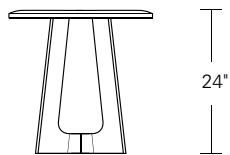

KEMIZO SIDE TABLE

24W x 18D x 24H

Shown in Terra Walnut

The Kemizo Side Table features a diagonal base stretcher with acute and obtuse leg angles, rounded corners, and softened profiles. An optional metal inlay can be added to this all wood version which follows the edges of the table top and base highlighting its linear form.

Round
20"W x 20"D x 22"H

Square
18"W x 18"D x 22"H

Rectangular
24"W x 18"D x 24"H

Round
24"W x 24"D x 24"H

Square
24"W x 24"D x 24"H

Rectangular
30"W x 22"D x 24"H

DESCRIPTION	FINISH OPTIONS	
<p>Kemizo Side Table: Veneer top with solid wood edge. Solid wood base with levelers.</p> <p>Inlay Options: Dark bronze, medium bronze or satin brass.</p> <p>Custom Orders: Custom sizes, woods, veneer patterns and finishes are available. Please request a price quotation.</p>	<p>Standard - Natural / Stained:</p> <p>Ash, Bronze Ash, Burnt Ash, Ebonized Ash, Grey Ash, Mahogany, Medium Mahogany, Oak, Bluff Oak, Grey Oak, Fumed Oak, Walnut, Medium Walnut, Dark Walnut, Ebonized Walnut, Grey Walnut, Silver Walnut, Terra Walnut, Bronze Walnut, Claro Toned Walnut.</p>	<p>Premium - Cerused / Bleached:</p> <p>Bleached Ash, Cerused Ash, Cerused Bronze Ash, Cerused Burnt Ash, Cerused Mahogany, Cerused Dark Mahogany, Bleached Walnut, Cerused Walnut, Cerused Grey Walnut, Cerused Silver Walnut, Cerused Bronze Walnut, Cerused Oak.</p>