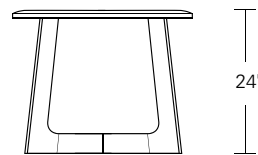

KEMIZO SIDE TABLE

24W x 18D x 24H

Shown in Terra Walnut

The Kemizo Side Table features a diagonal base stretcher with acute and obtuse leg angles, rounded corners, and softened profiles. An optional metal inlay can be added to this all wood version which follows the edges of the table top and base highlighting its linear form.

Round
20"W x 20"D x 22"H

Square
18"W x 18"D x 22"H

Rectangular
24"W x 18"D x 24"H

Round
24"W x 24"D x 24"H

Square
24"W x 24"D x 24"H

Rectangular
30"W x 22"D x 24"H

DESCRIPTION	FINISH OPTIONS	
<p>Kemizo Side Table: Veneer top with solid wood edge. Solid wood base with levelers.</p> <p>Inlay Options: Dark bronze, medium bronze or satin brass.</p> <p>Custom Orders: Custom sizes, woods, veneer patterns and finishes are available. Please request a price quotation.</p>	<p>Standard - Natural / Stained:</p> <p>Ash, Bronze Ash, Burnt Ash, Ebonized Ash, Grey Ash, Mahogany, Medium Mahogany, Oak, Bluff Oak, Grey Oak, Fumed Oak, Walnut, Medium Walnut, Dark Walnut, Ebonized Walnut, Grey Walnut, Silver Walnut, Terra Walnut, Bronze Walnut, Claro Toned Walnut.</p>	<p>Premium - Cerused / Bleached:</p> <p>Bleached Ash, Cerused Ash, Cerused Bronze Ash, Cerused Burnt Ash, Cerused Mahogany, Cerused Dark Mahogany, Bleached Walnut, Cerused Walnut, Cerused Grey Walnut, Cerused Silver Walnut, Cerused Bronze Walnut, Cerused Oak.</p>