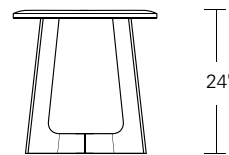

KEMIZO SIDE TABLE

24W x 18D x 24H

Shown in Terra Walnut

The Kemizo Side Table features a diagonal base stretcher with acute and obtuse leg angles, rounded corners, and softened profiles. An optional metal inlay can be added to this all wood version which follows the edges of the table top and base highlighting its linear form.

Round
20"W x 20"D x 22"H

Square
18"W x 18"D x 22"H

Rectangular
24"W x 18"D x 24"H

Round
24"W x 24"D x 24"H

Square
24"W x 24"D x 24"H

Rectangular
30"W x 22"D x 24"H

DESCRIPTION	FINISH OPTIONS	
<p>Kemizo Side Table: Veneer top with solid wood edge. Solid wood base with levelers.</p> <p>Inlay Options: Dark bronze, medium bronze or satin brass.</p> <p>Custom Orders: Custom sizes, woods, veneer patterns and finishes are available. Please request a price quotation.</p>	<p>Standard - Natural / Stained:</p> <p>Ash, Bronze Ash, Burnt Ash, Ebonized Ash, Grey Ash, Mahogany, Medium Mahogany, Oak, Bluff Oak, Grey Oak, Fumed Oak, Walnut, Medium Walnut, Dark Walnut, Ebonized Walnut, Grey Walnut, Silver Walnut, Terra Walnut, Bronze Walnut, Claro Toned Walnut.</p>	<p>Premium - Cerused / Bleached:</p> <p>Bleached Ash, Cerused Ash, Cerused Bronze Ash, Cerused Burnt Ash, Cerused Mahogany, Cerused Dark Mahogany, Bleached Walnut, Cerused Walnut, Cerused Grey Walnut, Cerused Silver Walnut, Cerused Bronze Walnut, Cerused Oak.</p>