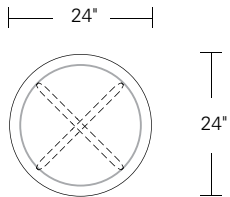

KEMIZO SIDE TABLE

24W x 18D x 24H

Shown in Terra Walnut

The Kemizo Side Table features a diagonal base stretcher with acute and obtuse leg angles, rounded corners, and softened profiles. An optional metal inlay can be added to this all wood version which follows the edges of the table top and base highlighting its linear form.

Round
20"W x 20"D x 22"H

Square
18"W x 18"D x 22"H

Rectangular
24"W x 18"D x 24"H

Round
24"W x 24"D x 24"H

Square
24"W x 24"D x 24"H

Rectangular
30"W x 22"D x 24"H

DESCRIPTION	FINISH OPTIONS	
<p>Kemizo Side Table: Veneer top with solid wood edge. Solid wood base with levelers.</p> <p>Inlay Options: Dark bronze, medium bronze or satin brass.</p> <p>Custom Orders: Custom sizes, woods, veneer patterns and finishes are available. Please request a price quotation.</p>	<p>Standard - Natural / Stained:</p> <p>Ash, Bronze Ash, Burnt Ash, Ebonized Ash, Grey Ash, Mahogany, Medium Mahogany, Oak, Bluff Oak, Grey Oak, Fumed Oak, Walnut, Medium Walnut, Dark Walnut, Ebonized Walnut, Grey Walnut, Silver Walnut, Terra Walnut, Bronze Walnut, Claro Toned Walnut.</p>	<p>Premium - Cerused / Bleached:</p> <p>Bleached Ash, Cerused Ash, Cerused Bronze Ash, Cerused Burnt Ash, Cerused Mahogany, Cerused Dark Mahogany, Bleached Walnut, Cerused Walnut, Cerused Grey Walnut, Cerused Silver Walnut, Cerused Bronze Walnut, Cerused Oak.</p>