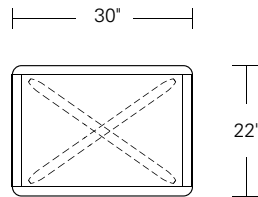

KEMIZO SIDE TABLE

24W x 18D x 24H

Shown in Terra Walnut

The Kemizo Side Table features a diagonal base stretcher with acute and obtuse leg angles, rounded corners, and softened profiles. An optional metal inlay can be added to this all wood version which follows the edges of the table top and base highlighting its linear form.

Round
20"W x 20"D x 22"H

Square
18"W x 18"D x 22"H

Rectangular
24"W x 18"D x 24"H

Round
24"W x 24"D x 24"H

Square
24"W x 24"D x 24"H

Rectangular
30"W x 22"D x 24"H

DESCRIPTION	FINISH OPTIONS	
<p>Kemizo Side Table: Veneer top with solid wood edge. Solid wood base with levelers.</p> <p>Inlay Options: Dark bronze, medium bronze or satin brass.</p> <p>Custom Orders: Custom sizes, woods, veneer patterns and finishes are available. Please request a price quotation.</p>	<p>Standard - Natural / Stained:</p> <p>Ash, Bronze Ash, Burnt Ash, Ebonized Ash, Grey Ash, Mahogany, Medium Mahogany, Oak, Bluff Oak, Grey Oak, Fumed Oak, Walnut, Medium Walnut, Dark Walnut, Ebonized Walnut, Grey Walnut, Silver Walnut, Terra Walnut, Bronze Walnut, Claro Toned Walnut.</p>	<p>Premium - Cerused / Bleached:</p> <p>Bleached Ash, Cerused Ash, Cerused Bronze Ash, Cerused Burnt Ash, Cerused Mahogany, Cerused Dark Mahogany, Bleached Walnut, Cerused Walnut, Cerused Grey Walnut, Cerused Silver Walnut, Cerused Bronze Walnut, Cerused Oak.</p>