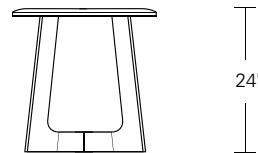

KEMIZO SIDE TABLE

24W x 18D x 24H

Shown in Terra Walnut

The Kemizo Side Table features a diagonal base stretcher with acute and obtuse leg angles, rounded corners, and softened profiles. An optional metal inlay can be added to this all wood version which follows the edges of the table top and base highlighting its linear form.

Round
20"W x 20"D x 22"H

Square
18"W x 18"D x 22"H

Rectangular
24"W x 18"D x 24"H

Round
24"W x 24"D x 24"H

Square
24"W x 24"D x 24"H

Rectangular
30"W x 22"D x 24"H

DESCRIPTION	FINISH OPTIONS	
<p>Kemizo Side Table: Veneer top with solid wood edge. Solid wood base with levelers.</p> <p>Inlay Options: Dark bronze, medium bronze or satin brass.</p> <p>Custom Orders: Custom sizes, woods, veneer patterns and finishes are available. Please request a price quotation.</p>	<p>Standard - Natural / Stained:</p> <p>Ash, Bronze Ash, Burnt Ash, Ebonized Ash, Grey Ash, Mahogany, Medium Mahogany, Oak, Bluff Oak, Grey Oak, Fumed Oak, Walnut, Medium Walnut, Dark Walnut, Ebonized Walnut, Grey Walnut, Silver Walnut, Terra Walnut, Bronze Walnut, Claro Toned Walnut.</p>	<p>Premium - Cerused / Bleached:</p> <p>Bleached Ash, Cerused Ash, Cerused Bronze Ash, Cerused Burnt Ash, Cerused Mahogany, Cerused Dark Mahogany, Bleached Walnut, Cerused Walnut, Cerused Grey Walnut, Cerused Silver Walnut, Cerused Bronze Walnut, Cerused Oak.</p>