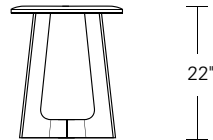

KEMIZO SIDE TABLE

24W x 18D x 24H

Shown in Terra Walnut

The Kemizo Side Table features a diagonal base stretcher with acute and obtuse leg angles, rounded corners, and softened profiles. An optional metal inlay can be added to this all wood version which follows the edges of the table top and base highlighting its linear form.

Round
20"W x 20"D x 22"H

Square
18"W x 18"D x 22"H

Rectangular
24"W x 18"D x 24"H

Round
24"W x 24"D x 24"H

Square
24"W x 24"D x 24"H

Rectangular
30"W x 22"D x 24"H

DESCRIPTION	FINISH OPTIONS	
<p>Kemizo Side Table: Veneer top with solid wood edge. Solid wood base with levelers.</p> <p>Inlay Options: Dark bronze, medium bronze or satin brass.</p> <p>Custom Orders: Custom sizes, woods, veneer patterns and finishes are available. Please request a price quotation.</p>	<p>Standard - Natural / Stained:</p> <p>Ash, Bronze Ash, Burnt Ash, Ebonized Ash, Grey Ash, Mahogany, Medium Mahogany, Oak, Bluff Oak, Grey Oak, Fumed Oak, Walnut, Medium Walnut, Dark Walnut, Ebonized Walnut, Grey Walnut, Silver Walnut, Terra Walnut, Bronze Walnut, Claro Toned Walnut.</p>	<p>Premium - Cerused / Bleached:</p> <p>Bleached Ash, Cerused Ash, Cerused Bronze Ash, Cerused Burnt Ash, Cerused Mahogany, Cerused Dark Mahogany, Bleached Walnut, Cerused Walnut, Cerused Grey Walnut, Cerused Silver Walnut, Cerused Bronze Walnut, Cerused Oak.</p>