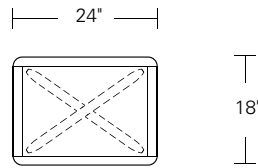

KEMIZO SIDE TABLE

24W x 18D x 24H

Shown in Terra Walnut

The Kemizo Side Table features a diagonal base stretcher with acute and obtuse leg angles, rounded corners, and softened profiles. An optional metal inlay can be added to this all wood version which follows the edges of the table top and base highlighting its linear form.

Round
20"W x 20"D x 22"H

Square
18"W x 18"D x 22"H

Rectangular
24"W x 18"D x 24"H

Round
24"W x 24"D x 24"H

Square
24"W x 24"D x 24"H

Rectangular
30"W x 22"D x 24"H

DESCRIPTION	FINISH OPTIONS	
<p>Kemizo Side Table: Veneer top with solid wood edge. Solid wood base with levelers.</p> <p>Inlay Options: Dark bronze, medium bronze or satin brass.</p> <p>Custom Orders: Custom sizes, woods, veneer patterns and finishes are available. Please request a price quotation.</p>	<p>Standard - Natural / Stained:</p> <p>Ash, Bronze Ash, Burnt Ash, Ebonized Ash, Grey Ash, Mahogany, Medium Mahogany, Oak, Bluff Oak, Grey Oak, Fumed Oak, Walnut, Medium Walnut, Dark Walnut, Ebonized Walnut, Grey Walnut, Silver Walnut, Terra Walnut, Bronze Walnut, Claro Toned Walnut.</p>	<p>Premium - Cerused / Bleached:</p> <p>Bleached Ash, Cerused Ash, Cerused Bronze Ash, Cerused Burnt Ash, Cerused Mahogany, Cerused Dark Mahogany, Bleached Walnut, Cerused Walnut, Cerused Grey Walnut, Cerused Silver Walnut, Cerused Bronze Walnut, Cerused Oak.</p>