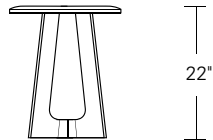

KEMIZO SIDE TABLE

24W x 18D x 24H

Shown in Terra Walnut

The Kemizo Side Table features a diagonal base stretcher with acute and obtuse leg angles, rounded corners, and softened profiles. An optional metal inlay can be added to this all wood version which follows the edges of the table top and base highlighting its linear form.

Round
20"W x 20"D x 22"H

Square
18"W x 18"D x 22"H

Rectangular
24"W x 18"D x 24"H

Round
24"W x 24"D x 24"H

Square
24"W x 24"D x 24"H

Rectangular
30"W x 22"D x 24"H

DESCRIPTION	FINISH OPTIONS	
<p>Kemizo Side Table: Veneer top with solid wood edge. Solid wood base with levelers.</p> <p>Inlay Options: Dark bronze, medium bronze or satin brass.</p> <p>Custom Orders: Custom sizes, woods, veneer patterns and finishes are available. Please request a price quotation.</p>	<p>Standard - Natural / Stained:</p> <p>Ash, Bronze Ash, Burnt Ash, Ebonized Ash, Grey Ash, Mahogany, Medium Mahogany, Oak, Bluff Oak, Grey Oak, Fumed Oak, Walnut, Medium Walnut, Dark Walnut, Ebonized Walnut, Grey Walnut, Silver Walnut, Terra Walnut, Bronze Walnut, Claro Toned Walnut.</p>	<p>Premium - Cerused / Bleached:</p> <p>Bleached Ash, Cerused Ash, Cerused Bronze Ash, Cerused Burnt Ash, Cerused Mahogany, Cerused Dark Mahogany, Bleached Walnut, Cerused Walnut, Cerused Grey Walnut, Cerused Silver Walnut, Cerused Bronze Walnut, Cerused Oak.</p>