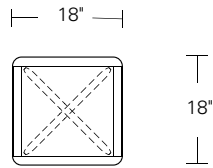

KEMIZO SIDE TABLE

24W x 18D x 24H

Shown in Terra Walnut

The Kemizo Side Table features a diagonal base stretcher with acute and obtuse leg angles, rounded corners, and softened profiles. An optional metal inlay can be added to this all wood version which follows the edges of the table top and base highlighting its linear form.

Round
20"W x 20"D x 22"H

Square
18"W x 18"D x 22"H

Rectangular
24"W x 18"D x 24"H

Round
24"W x 24"D x 24"H

Square
24"W x 24"D x 24"H

Rectangular
30"W x 22"D x 24"H

DESCRIPTION	FINISH OPTIONS	
<p>Kemizo Side Table: Veneer top with solid wood edge. Solid wood base with levelers.</p> <p>Inlay Options: Dark bronze, medium bronze or satin brass.</p> <p>Custom Orders: Custom sizes, woods, veneer patterns and finishes are available. Please request a price quotation.</p>	<p>Standard - Natural / Stained:</p> <p>Ash, Bronze Ash, Burnt Ash, Ebonized Ash, Grey Ash, Mahogany, Medium Mahogany, Oak, Bluff Oak, Grey Oak, Fumed Oak, Walnut, Medium Walnut, Dark Walnut, Ebonized Walnut, Grey Walnut, Silver Walnut, Terra Walnut, Bronze Walnut, Claro Toned Walnut.</p>	<p>Premium - Cerused / Bleached:</p> <p>Bleached Ash, Cerused Ash, Cerused Bronze Ash, Cerused Burnt Ash, Cerused Mahogany, Cerused Dark Mahogany, Bleached Walnut, Cerused Walnut, Cerused Grey Walnut, Cerused Silver Walnut, Cerused Bronze Walnut, Cerused Oak.</p>