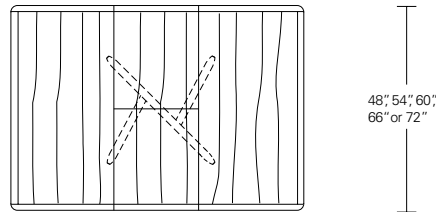

Kemizo Round Table

42"W x 42"D x 29"H
 48"W x 48"D x 29"H
 54"W x 54"D x 29"H
 60"W x 60"D x 29"H
 66"W x 66"D x 29"H
 72"W x 72"D x 29"H

Round Extension Table (w/self-storing leaf)

48"W (68"w/one 20"leaf) x 48"D x 29"H
 54"W (74"w/one 20"leaf) x 54"D x 29"H
 60"W (84"w/one 24"leaf) x 60"D x 29"H
 66"W (90"w/one 24"leaf) x 66"D x 29"H
 72"W (96"w/one 24"leaf) x 72"D x 29"H

Split Base Round Extension Table

48"W (96"w/two 24"leaves) x 48"D x 29"H
 54"W (102"w/two 24"leaves) x 54"D x 29"H
 60"W (108"w/two 24"leaves) x 60"D x 29"H
 66"W (114"w/two 24"leaves) x 66"D x 29"H
 72"W (120"w/two 24"leaves) x 72"D x 29"H

Kemizo Square Table

42"W x 42"D x 29"H
 48"W x 48"D x 29"H
 54"W x 54"D x 29"H
 60"W x 60"D x 29"H
 66"W x 66"D x 29"H
 72"W x 72"D x 29"H

Square Extension Table (w/self-storing leaf)

48"W (68"w/one 20"leaf) x 48"D x 29"H
 54"W (74"w/one 20"leaf) x 54"D x 29"H
 60"W (84"w/one 24"leaf) x 60"D x 29"H
 66"W (90"w/one 24"leaf) x 66"D x 29"H
 72"W (96"w/one 24"leaf) x 72"D x 29"H

Split Base Square Extension Table

48"W (96"w/two 24"leaves) x 48"D x 29"H
 54"W (102"w/two 24"leaves) x 54"D x 29"H
 60"W (108"w/two 24"leaves) x 60"D x 29"H
 66"W (114"w/two 24"leaves) x 66"D x 29"H
 72"W (120"w/two 24"leaves) x 72"D x 29"H