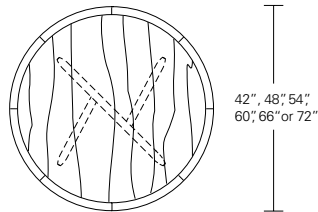

KEMIZO ROUND TABLE

60W x 60D x 29H

Shown in Terra Walnut and optional Medium Bronze inlay.

The Kemizo Round Table features a pedestal style base with angled offset legs. The profiled edges and inside radii of the leg joints soften the angular form of the table base. The optional hand-hewn metal inlay embellish the base and table edges. Available in fixed or extension versions.

Kemizo Round Table

42"W x 42"D x 29"H
 48"W x 48"D x 29"H
 54"W x 54"D x 29"H
 60"W x 60"D x 29"H
 66"W x 66"D x 29"H
 72"W x 72"D x 29"H

Round Extension Table (w/self-storing leaf)

48"W (68"w/one 20"leaf) x 48"D x 29"H
 54"W (74"w/one 20"leaf) x 54"D x 29"H
 60"W (84"w/one 24"leaf) x 60"D x 29"H
 66"W (90"w/one 24"leaf) x 66"D x 29"H
 72"W (96"w/one 24"leaf) x 72"D x 29"H

Split Base Round Extension Table

48"W (96"w/two 24"leaves) x 48"D x 29"H
 54"W (102"w/two 24"leaves) x 54"D x 29"H
 60"W (108"w/two 24"leaves) x 60"D x 29"H
 66"W (114"w/two 24"leaves) x 66"D x 29"H
 72"W (120"w/two 24"leaves) x 72"D x 29"H

Split Base Square Extension Table

48"W (96"w/two 24"leaves) x 48"D x 29"H
 54"W (102"w/two 24"leaves) x 54"D x 29"H
 60"W (108"w/two 24"leaves) x 60"D x 29"H
 66"W (114"w/two 24"leaves) x 66"D x 29"H
 72"W (120"w/two 24"leaves) x 72"D x 29"H