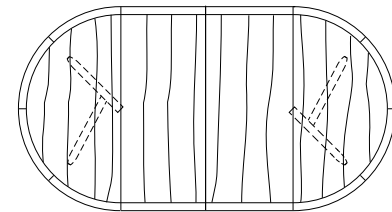

KEMIZO ROUND TABLE

60W x 60D x 29H

Shown in Terra Walnut and optional Medium Bronze inlay.

The Kemizo Round Table features a pedestal style base with angled offset legs. The profiled edges and inside radii of the leg joints soften the angular form of the table base. The optional hand-hewn metal inlay embellish the base and table edges. Available in fixed or extension versions.

Kemizo Round Table

42"W x 42"D x 29"H
 48"W x 48"D x 29"H
 54"W x 54"D x 29"H
 60"W x 60"D x 29"H
 66"W x 66"D x 29"H
 72"W x 72"D x 29"H

Round Extension Table (w/self-storing leaf)

48"W (68"w/one 20"leaf) x 48"D x 29"H
 54"W (74"w/one 20"leaf) x 54"D x 29"H
 60"W (84"w/one 24"leaf) x 60"D x 29"H
 66"W (90"w/one 24"leaf) x 66"D x 29"H
 72"W (96"w/one 24"leaf) x 72"D x 29"H

Split Base Round Extension Table

48"W (96"w/two 24"leaves) x 48"D x 29"H
 54"W (102"w/two 24"leaves) x 54"D x 29"H
 60"W (108"w/two 24"leaves) x 60"D x 29"H
 66"W (114"w/two 24"leaves) x 66"D x 29"H
 72"W (120"w/two 24"leaves) x 72"D x 29"H

Split Base Square Extension Table

48"W (96"w/two 24"leaves) x 48"D x 29"H
 54"W (102"w/two 24"leaves) x 54"D x 29"H
 60"W (108"w/two 24"leaves) x 60"D x 29"H
 66"W (114"w/two 24"leaves) x 66"D x 29"H
 72"W (120"w/two 24"leaves) x 72"D x 29"H