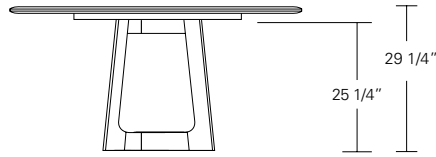

Kemizo Round Table

42"W x 42"D x 29"H
 48"W x 48"D x 29"H
 54"W x 54"D x 29"H
 60"W x 60"D x 29"H
 66"W x 66"D x 29"H
 72"W x 72"D x 29"H

Round Extension Table (w/self-storing leaf)

48"W (68"w/one 20"leaf) x 48"D x 29"H
 54"W (74"w/one 20"leaf) x 54"D x 29"H
 60"W (84"w/one 24"leaf) x 60"D x 29"H
 66"W (90"w/one 24"leaf) x 66"D x 29"H
 72"W (96"w/one 24"leaf) x 72"D x 29"H

Split Base Round Extension Table

48"W (96"w/two 24"leaves) x 48"D x 29"H
 54"W (102"w/two 24"leaves) x 54"D x 29"H
 60"W (108"w/two 24"leaves) x 60"D x 29"H
 66"W (114"w/two 24"leaves) x 66"D x 29"H
 72"W (120"w/two 24"leaves) x 72"D x 29"H

Kemizo Square Table

42"W x 42"D x 29"H
 48"W x 48"D x 29"H
 54"W x 54"D x 29"H
 60"W x 60"D x 29"H
 66"W x 66"D x 29"H
 72"W x 72"D x 29"H

Square Extension Table (w/self-storing leaf)

48"W (68"w/one 20"leaf) x 48"D x 29"H
 54"W (74"w/one 20"leaf) x 54"D x 29"H
 60"W (84"w/one 24"leaf) x 60"D x 29"H
 66"W (90"w/one 24"leaf) x 66"D x 29"H
 72"W (96"w/one 24"leaf) x 72"D x 29"H

Split Base Square Extension Table

48"W (96"w/two 24"leaves) x 48"D x 29"H
 54"W (102"w/two 24"leaves) x 54"D x 29"H
 60"W (108"w/two 24"leaves) x 60"D x 29"H
 66"W (114"w/two 24"leaves) x 66"D x 29"H
 72"W (120"w/two 24"leaves) x 72"D x 29"H