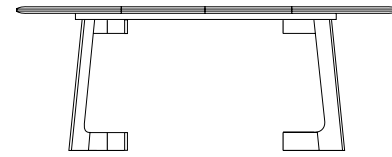

KEMIZO ROUND TABLE

60W x 60D x 29H

Shown in Terra Walnut and optional Medium Bronze inlay.

The Kemizo Round Table features a pedestal style base with angled offset legs. The profiled edges and inside radii of the leg joints soften the angular form of the table base. The optional hand-hewn metal inlay embellish the base and table edges. Available in fixed or extension versions.

Kemizo Round Table

42"W x 42"D x 29"H
 48"W x 48"D x 29"H
 54"W x 54"D x 29"H
 60"W x 60"D x 29"H
 66"W x 66"D x 29"H
 72"W x 72"D x 29"H

Round Extension Table (w/self-storing leaf)

48"W (68"w/one 20"leaf) x 48"D x 29"H
 54"W (74"w/one 20"leaf) x 54"D x 29"H
 60"W (84"w/one 24"leaf) x 60"D x 29"H
 66"W (90"w/one 24"leaf) x 66"D x 29"H
 72"W (96"w/one 24"leaf) x 72"D x 29"H

Split Base Round Extension Table

48"W (96"w/two 24"leaves) x 48"D x 29"H
 54"W (102"w/two 24"leaves) x 54"D x 29"H
 60"W (108"w/two 24"leaves) x 60"D x 29"H
 66"W (114"w/two 24"leaves) x 66"D x 29"H
 72"W (120"w/two 24"leaves) x 72"D x 29"H

Split Base Square Extension Table

48"W (96"w/two 24"leaves) x 48"D x 29"H
 54"W (102"w/two 24"leaves) x 54"D x 29"H
 60"W (108"w/two 24"leaves) x 60"D x 29"H
 66"W (114"w/two 24"leaves) x 66"D x 29"H
 72"W (120"w/two 24"leaves) x 72"D x 29"H