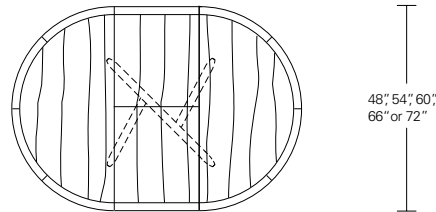

KEMIZO ROUND TABLE

60W x 60D x 29H

Shown in Terra Walnut and optional Medium Bronze inlay.

The Kemizo Round Table features a pedestal style base with angled offset legs. The profiled edges and inside radii of the leg joints soften the angular form of the table base. The optional hand-hewn metal inlay embellish the base and table edges. Available in fixed or extension versions.

Kemizo Round Table

42"W x 42"D x 29"H
 48"W x 48"D x 29"H
 54"W x 54"D x 29"H
 60"W x 60"D x 29"H
 66"W x 66"D x 29"H
 72"W x 72"D x 29"H

Round Extension Table (w/self-storing leaf)

48"W (68"w/one 20"leaf) x 48"D x 29"H
 54"W (74"w/one 20"leaf) x 54"D x 29"H
 60"W (84"w/one 24"leaf) x 60"D x 29"H
 66"W (90"w/one 24"leaf) x 66"D x 29"H
 72"W (96"w/one 24"leaf) x 72"D x 29"H

Split Base Round Extension Table

48"W (96"w/two 24"leaves) x 48"D x 29"H
 54"W (102"w/two 24"leaves) x 54"D x 29"H
 60"W (108"w/two 24"leaves) x 60"D x 29"H
 66"W (114"w/two 24"leaves) x 66"D x 29"H
 72"W (120"w/two 24"leaves) x 72"D x 29"H

Split Base Square Extension Table

48"W (96"w/two 24"leaves) x 48"D x 29"H
 54"W (102"w/two 24"leaves) x 54"D x 29"H
 60"W (108"w/two 24"leaves) x 60"D x 29"H
 66"W (114"w/two 24"leaves) x 66"D x 29"H
 72"W (120"w/two 24"leaves) x 72"D x 29"H