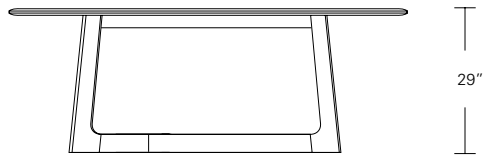

**KEMIZO RACETRACK TABLE**

84 W x 42 D x 29 1/4 H  
(102W w/1 LEAF, 120W w/2 LEAVES)

Extension version shown with self-storing pivoting leaves in in Bluff Oak and optional Satin Brass inlay.

The Kemizo Table features a diagonal linear gesture with rounded corners, softened profiles and an optional metal inlay. The Kemizo Extension Table includes two standard leaves or as shown with self-storing pivoting leaves that fold neatly in the base of the table.

72", 84", 96", 108" or 120"

104", 120", 132", 144" or 156"

72", 84", 96", 108" or 120"

104", 120", 132", 144" or 156"

**Kemizo Table**

- 72" W x 38" D x 29" H
- 84" W x 40" D x 29" H
- 96" W x 42" D x 29" H
- 108" W x 44" D x 29" H
- 120" W x 48" D x 29" H

**Kemizo Extension Table**

- 72" W (104" w/two 16" leaves) x 42" D x 29 1/4" H
- 84" W (120" w/two 18" leaves) x 42" D x 29 1/4" H
- 96" W (132" w/two 18" leaves) x 42" D x 29 1/4" H
- 108" W (144" w/two 18" leaves) x 44" D x 29 1/4" H
- 120" W (156" w/two 18" leaves) x 48" D x 29 1/4" H