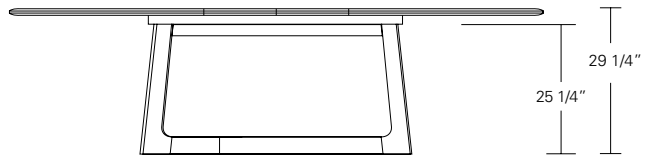

**KEMIZO RACETRACK TABLE**

84 W x 42 D x 29 1/4 H  
(102W w/1 LEAF, 120W w/2 LEAVES)

Extension version shown with self-storing pivoting leaves in in Bluff Oak and optional Satin Brass inlay.

The Kemizo Table features a diagonal linear gesture with rounded corners, softened profiles and an optional metal inlay. The Kemizo Extension Table includes two standard leaves or as shown with self-storing pivoting leaves that fold neatly in the base of the table.

72", 84", 96", 108" or 120"

104", 120", 132", 144" or 156"

72", 84", 96", 108" or 120"

104", 120", 132", 144" or 156"

**Kemizo Table**

- 72" W x 38" D x 29" H
- 84" W x 40" D x 29" H
- 96" W x 42" D x 29" H
- 108" W x 44" D x 29" H
- 120" W x 48" D x 29" H

**Kemizo Extension Table**

- 72" W (104" w/two 16" leaves) x 42" D x 29 1/4" H
- 84" W (120" w/two 18" leaves) x 42" D x 29 1/4" H
- 96" W (132" w/two 18" leaves) x 42" D x 29 1/4" H
- 108" W (144" w/two 18" leaves) x 44" D x 29 1/4" H
- 120" W (156" w/two 18" leaves) x 48" D x 29 1/4" H