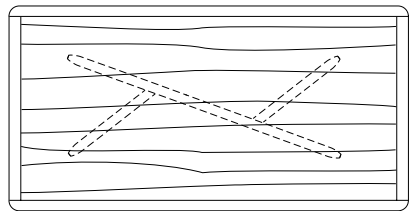

**KEMIZO RACETRACK TABLE**

84 W x 42 D x 29 1/4 H  
(102W w/1 LEAF, 120W w/2 LEAVES)

Extension version shown with self-storing pivoting leaves in in Bluff Oak and optional Satin Brass inlay.

The Kemizo Table features a diagonal linear gesture with rounded corners, softened profiles and an optional metal inlay. The Kemizo Extension Table includes two standard leaves or as shown with self-storing pivoting leaves that fold neatly in the base of the table.

72", 84", 96", 108" or 120"

104", 120", 132", 144" or 156"

72", 84", 96", 108" or 120"

104", 120", 132", 144" or 156"

**Kemizo Table**

- 72" W x 38" D x 29" H
- 84" W x 40" D x 29" H
- 96" W x 42" D x 29" H
- 108" W x 44" D x 29" H
- 120" W x 48" D x 29" H

**Kemizo Extension Table**

- 72" W (104" w/two 16" leaves) x 42" D x 29 1/4" H
- 84" W (120" w/two 18" leaves) x 42" D x 29 1/4" H
- 96" W (132" w/two 18" leaves) x 42" D x 29 1/4" H
- 108" W (144" w/two 18" leaves) x 44" D x 29 1/4" H
- 120" W (156" w/two 18" leaves) x 48" D x 29 1/4" H