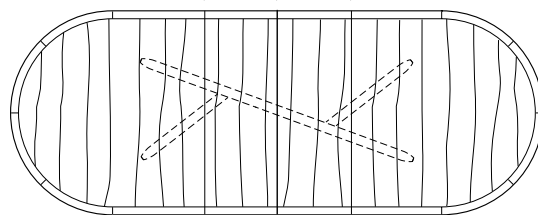

**KEMIZO RACETRACK TABLE**

84 W x 42 D x 29 1/4 H  
(102W w/1 LEAF, 120W w/2 LEAVES)

Extension version shown with self-storing pivoting leaves in in Bluff Oak and optional Satin Brass inlay.

The Kemizo Table features a diagonal linear gesture with rounded corners, softened profiles and an optional metal inlay. The Kemizo Extension Table includes two standard leaves or as shown with self-storing pivoting leaves that fold neatly in the base of the table.

72", 84", 96", 108" or 120"

104", 120", 132", 144" or 156"

72", 84", 96", 108" or 120"

104", 120", 132", 144" or 156"

**Kemizo Table**

- 72" W x 38" D x 29" H
- 84" W x 40" D x 29" H
- 96" W x 42" D x 29" H
- 108" W x 44" D x 29" H
- 120" W x 48" D x 29" H

**Kemizo Extension Table**

- 72" W (104" w/two 16" leaves) x 42" D x 29 1/4" H
- 84" W (120" w/two 18" leaves) x 42" D x 29 1/4" H
- 96" W (132" w/two 18" leaves) x 42" D x 29 1/4" H
- 108" W (144" w/two 18" leaves) x 44" D x 29 1/4" H
- 120" W (156" w/two 18" leaves) x 48" D x 29 1/4" H