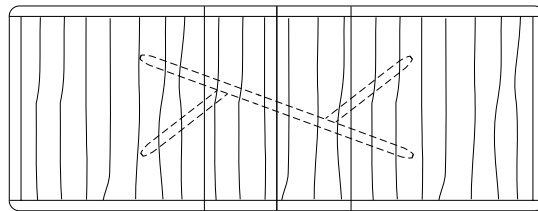

**KEMIZO RACETRACK TABLE**

84 W x 42 D x 29 1/4 H  
(102W w/1 LEAF, 120W w/2 LEAVES)

Extension version shown with self-storing pivoting leaves in in Bluff Oak and optional Satin Brass inlay.

The Kemizo Table features a diagonal linear gesture with rounded corners, softened profiles and an optional metal inlay. The Kemizo Extension Table includes two standard leaves or as shown with self-storing pivoting leaves that fold neatly in the base of the table.

72", 84", 96", 108" or 120"

104", 120", 132", 144" or 156"

72", 84", 96", 108" or 120"

104", 120", 132", 144" or 156"

**Kemizo Table**

- 72" W x 38" D x 29" H
- 84" W x 40" D x 29" H
- 96" W x 42" D x 29" H
- 108" W x 44" D x 29" H
- 120" W x 48" D x 29" H

**Kemizo Extension Table**

- 72" W (104" w/two 16" leaves) x 42" D x 29 1/4" H
- 84" W (120" w/two 18" leaves) x 42" D x 29 1/4" H
- 96" W (132" w/two 18" leaves) x 42" D x 29 1/4" H
- 108" W (144" w/two 18" leaves) x 44" D x 29 1/4" H
- 120" W (156" w/two 18" leaves) x 48" D x 29 1/4" H