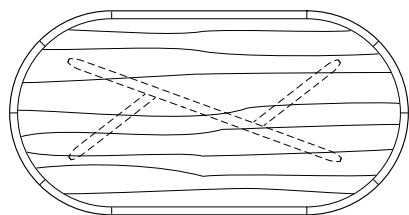

**KEMIZO RACETRACK TABLE**

84 W x 42 D x 29 1/4 H  
(102W w/1 LEAF, 120W w/2 LEAVES)

Extension version shown with self-storing pivoting leaves in in Bluff Oak and optional Satin Brass inlay.

The Kemizo Table features a diagonal linear gesture with rounded corners, softened profiles and an optional metal inlay. The Kemizo Extension Table includes two standard leaves or as shown with self-storing pivoting leaves that fold neatly in the base of the table.

72", 84", 96", 108" or 120"

104", 120", 132", 144" or 156"

72", 84", 96", 108" or 120"

104", 120", 132", 144" or 156"

**Kemizo Table**

- 72" W x 38" D x 29" H
- 84" W x 40" D x 29" H
- 96" W x 42" D x 29" H
- 108" W x 44" D x 29" H
- 120" W x 48" D x 29" H

**Kemizo Extension Table**

- 72" W (104" w/two 16" leaves) x 42" D x 29 1/4" H
- 84" W (120" w/two 18" leaves) x 42" D x 29 1/4" H
- 96" W (132" w/two 18" leaves) x 42" D x 29 1/4" H
- 108" W (144" w/two 18" leaves) x 44" D x 29 1/4" H
- 120" W (156" w/two 18" leaves) x 48" D x 29 1/4" H